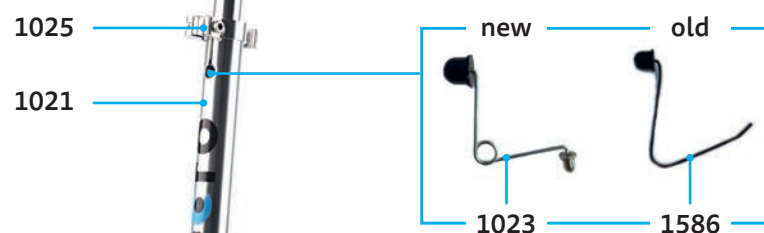

SA0038

SA0119

SA0120

SA0176

NEW: changed version for 200 mm wheeler

AC6002B 1022 AC6001B 1017 1024

MICRO FLEX AIR SA0035

MICRO SPEED SA0033

PARTS

article no.	article
1001	axle bolt internal thread, 40 mm
1004	axle bolt internal thread, 44 mm
1006	locking complete
1009	push button, Blue
1017	plugs, handle bolt, rubber strip
1021	plastic linkage tube
1022	t-tube
1024	multimountclip
1025	quick-acting clamp, Silver
1027	steering fork
1029	inverter logic complete
1031	axle bolt internal thread, 19 mm
1161	axle bolt external thread, 10.5 mm
1181	axle bolt internal thread, 47.5 mm
1182	spacer external bearings 9.4 mm
1187	brake bolt
1198	push button, Silver
1204	griptape
1205	axle bolt internal thread, 59 mm
1206	folding block, Grey
1207	holder plates left and right, speed
1210	fastening elements wheel back
1211	lower t-tube
1212	lower clamp, Grey
1213	front holder
1214	deck and griptape
1333	spacer between bearings 21.3 mm
1412	brake plate
1413	brake spring
1553	axle bolt external thread, 21.5 mm
1196	kick stand with screws
1586/1023	bolt and spring t-bar