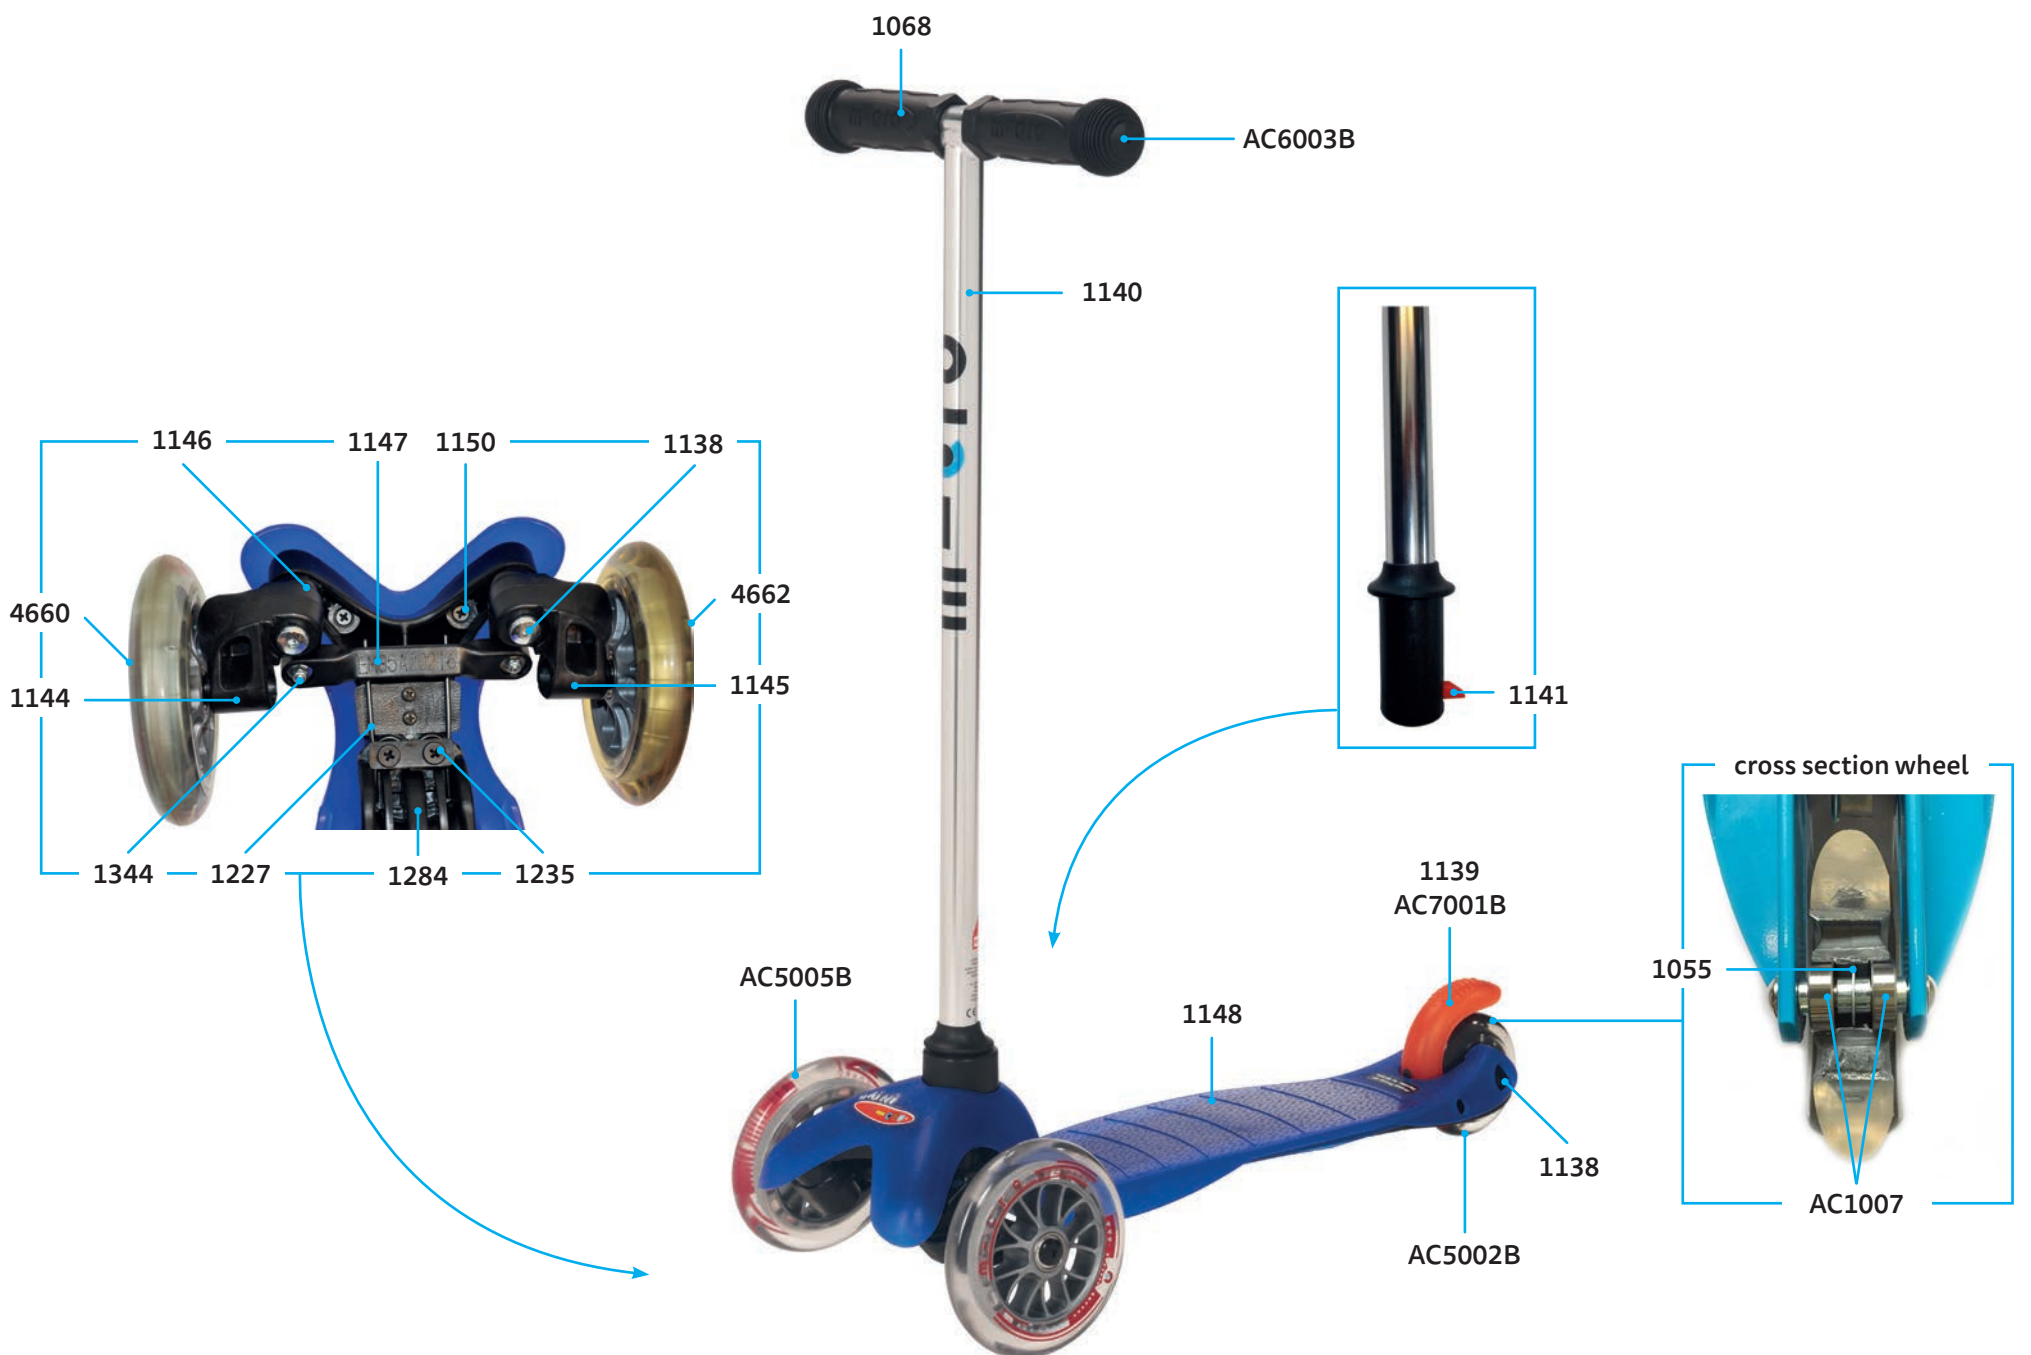

MINI MICRO CLASSIC MM0001

PARTS

article no.	article
1055	spacer between bearings, 10.25 mm
1068	rubber handles, Black
1138	axle bolt internal thread, 42 mm
1139	brake, Mini, Orange
1140	t-bar handles, Black
1141	t-bar push button
1142	u-bend
1144	shank left
1145	shank right
1146	stop washer left and right
1147	steering link
1148	deck, Blue
1150	screw to deck
1227	b-bend
1235	screw for b-bend
1284	lower deck, Black
1336	t-bar short
1344	axle bolt external thread and nut and washer, 22 mm
1417	seat
1418	o-handle bar without seat
1420	holder for seat
1419	axle bolt, seat
1587	nut for axle bolt
1588	axle for brake
4660	front wheel axle right
4662	front wheel axle left

ACCESSORIES

article no.	article
AC6003B	high density rubber hand grip
AC5005B	front wheel complete Blister
AC7001B	brake complete Blister
AC5002B	back wheel complete Blister
AC1007	single bearing ABEC 9
AC9000	handlebar with saddle complete

AC9000 SEAT