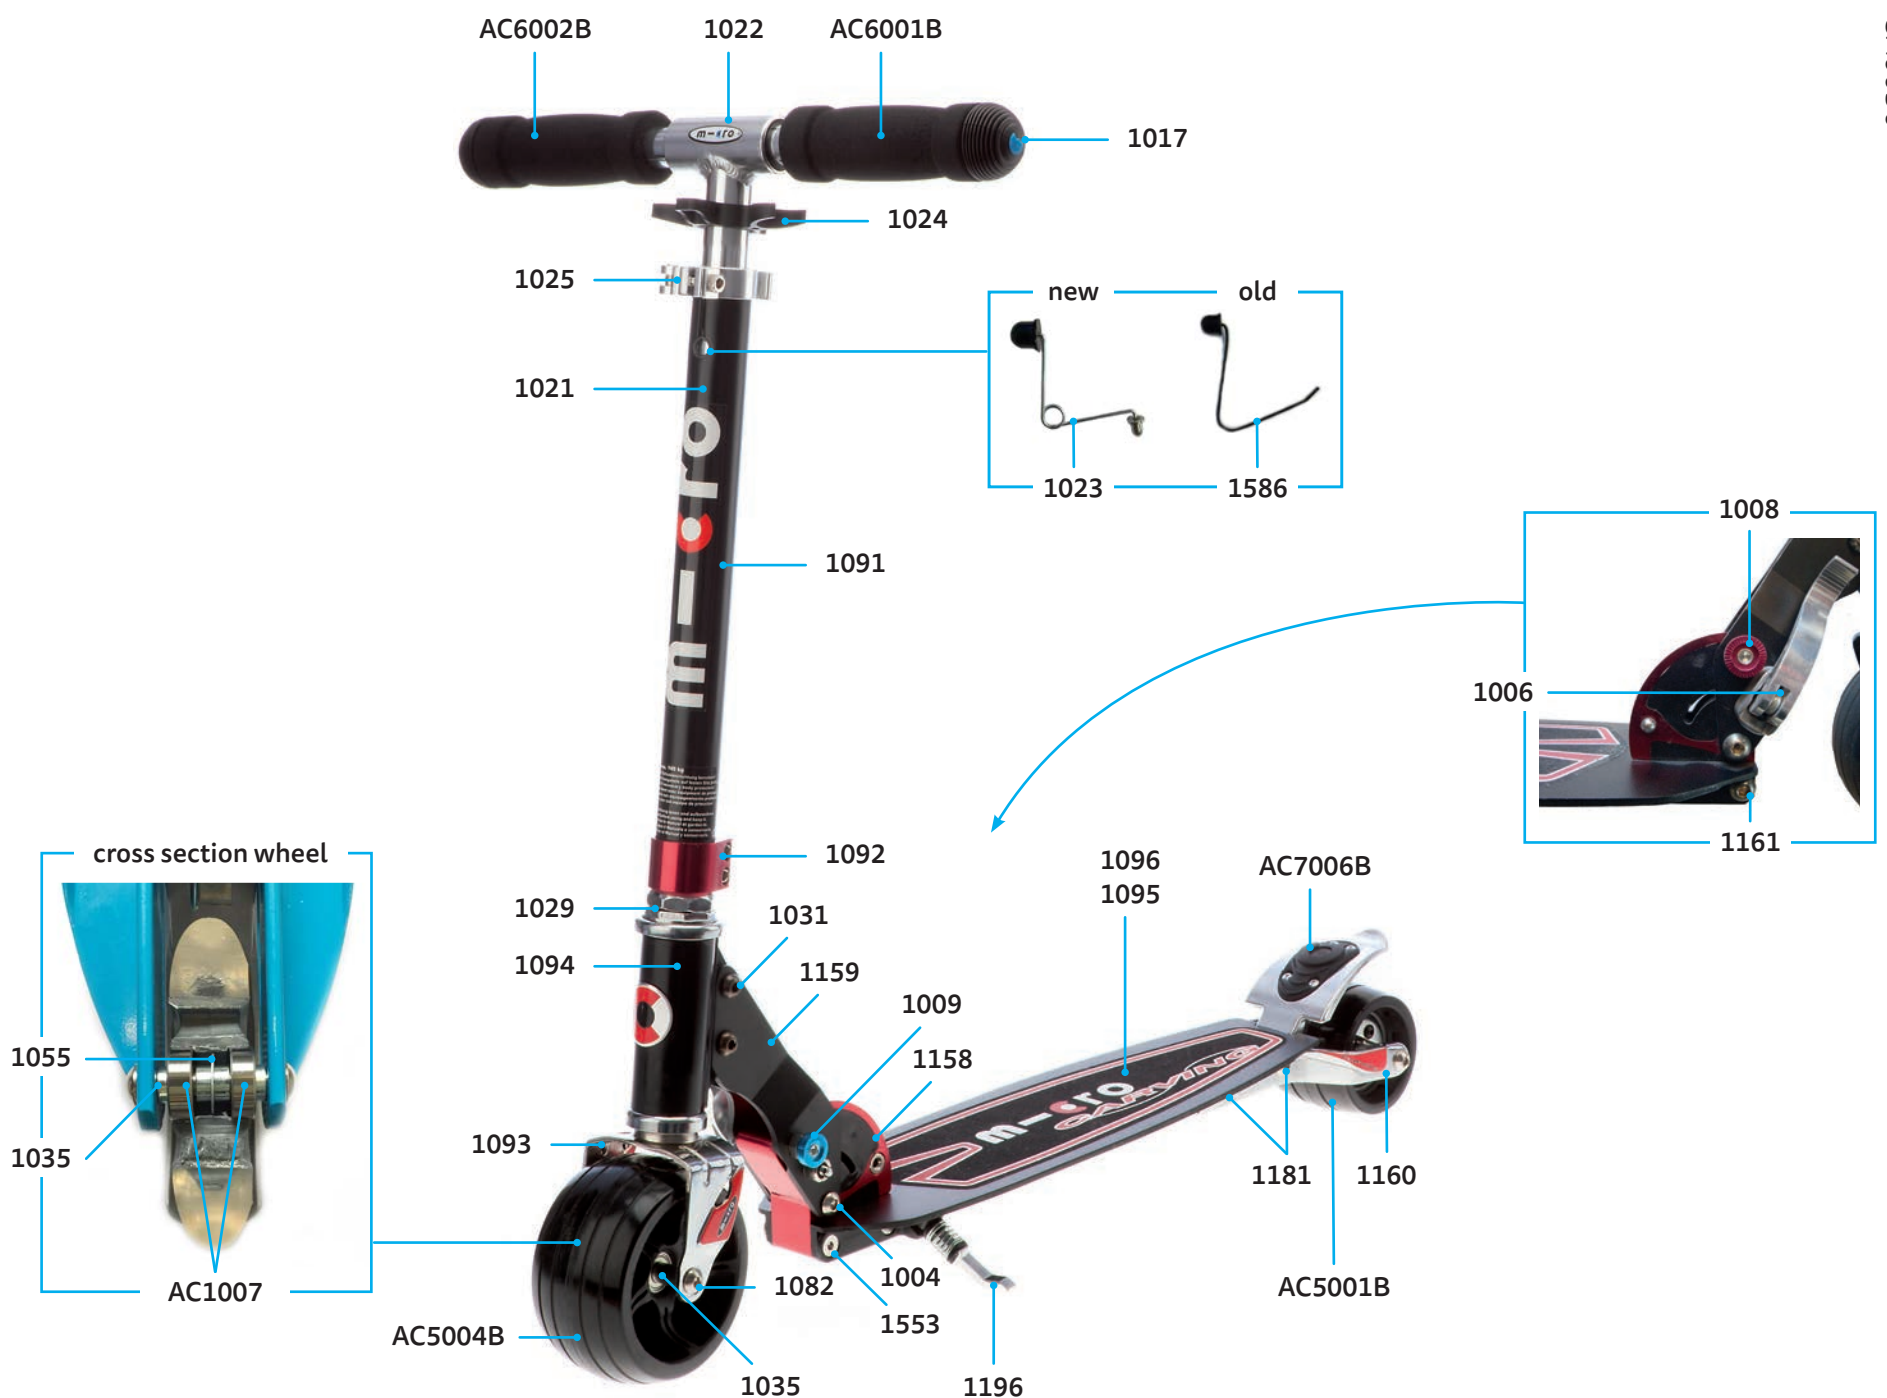

MICRO MONSTER BULLET SA0030

PARTS

article no.	article
1004	axle bolt internal thread, 44 mm
1006	locking complete
1008	push button
1009	push button
1017	plugs, handle bolt, rubber strip
1021	plastic linkage tube
1022	t-tube
1024	multimountclip
1025	quick-acting clamp, Silver
1029	inverter logic complete
1031	axle bolt internal thread, 19 mm
1035	spacer between bearings 19.6 mm
1055	spacer between bearings 10.25 mm
1082	axle bolt internal thread, 70 mm
1086	brake plate
1087	brake spring
1091	lower t-tube
1092	lower clamp, Red
1093	steering fork
1094	front holder
1095	deck and griptape
1096	griptape
1158	folding block Red
1159	holder plates left and right
1160	fastening elements, wheel back
1161	axle bolt external thread, 10.5 mm
1181	axle bolt internal thread, 47.5 mm
1196	kick stand with screws
1208	brake bolt
1553	axle bolt external thread, 21.5 mm
1586/1023	bolt and spring t-bar

ACCESSORIES

article no.	article
AC6001B	high density foam hand grip
AC6002B	complete handgrip, tube plug, shockcord
AC5001B	wheel back complete Blister
AC5004B	front wheel complete Blister
AC7006B	brake complete Blister
AC1007	single bearing ABEC 9

MICRO MONSTER BULLET
SA0030