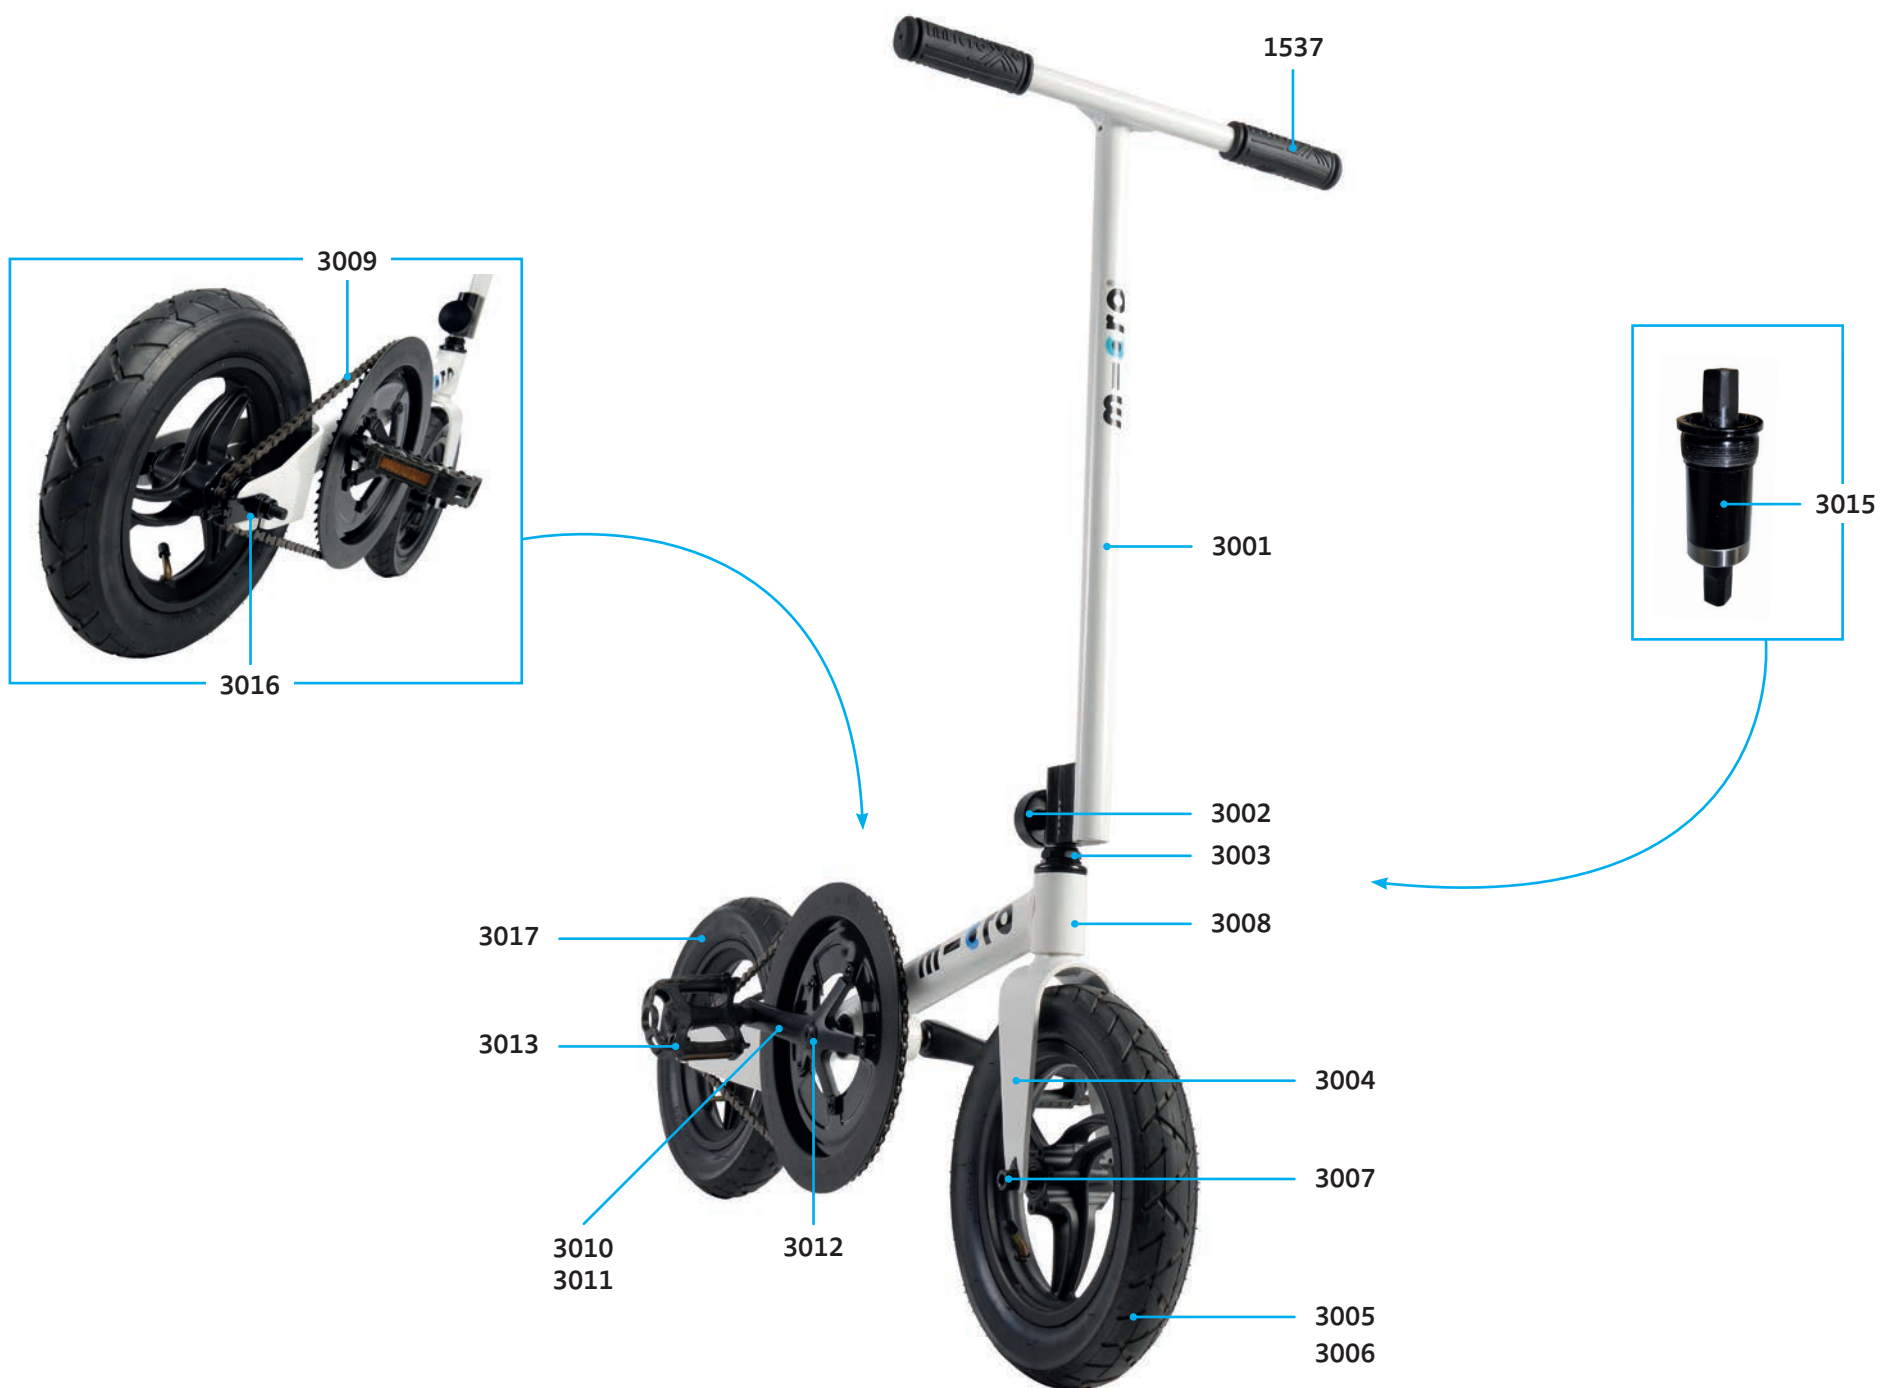

ACCESSORIES

article no.	article
AC5010B	front wheel black
AC6001B	high density foam hand grip
AC9056	tube light

MICRO DOWNTOWN | SA0171

PARTS

article no.	article
6702	front fork complete with brake and cable
6703	front fender with screws
6704	front holder
6705	headset complete
6706	shank left and right
6708	screws for shank
6709	lower clamp
6710	lower bar
6712	upper clamp
6713	upper t bar
6714	handles and bar
6715	top clamp complete
6716	handle
6717	folding complete
6718	folding cover
6719	deck with griptape
6720	brake complete
6721	rear axle
6722	front axle
6723	wheel with bearing
6724	folding button
6725	botton and spring
6726	screws for folding block
6727	griptape

CB0002

MICRO PEDALFLOW
CB0001

ADULTS

KICKBOARD

MICRO KICKBOARD ORIGINAL INTERCHANGEABLE KB0021

PARTS

article no.	article
1025	quick-acting clamp, Silver
1033	board fixation plates complete, deck
1076	plastic linkage tube
1097	axle bolt with nut, 36 mm
1098	axle bolt with nut, 57 mm
1099	head front complete
1100	brake plate
1101	brake spring
1102	brake bolt
1104	back part complete no wheel with brake
1105	knob, Black
1106	bolt folding mechanism
1108	axle bolt external thread, washer and spring , 25 mm
1111	handle bar complete
1112	axle bolt with nut, 34 mm
1113	shank left
1114	shank right
1115	axle bolt with nut and washer, 46.5 mm
1116	steering parts complete
1122	spring, Black (size D17xD1.8x60x10t)
1125	deck and griptape
1126	griptape
1160	axle
1320	axle bolt, 46.5 mm
1424	T handlebar, Silver
1515	handlebar and knob, Silver
1538	spacer between bearings 10.3 mm
1552	star nut handlebar
1586	bolt and spring t-bar
1600	cap (swiss design logo)
4669	deck & griptape, kbo new version 2019 for original