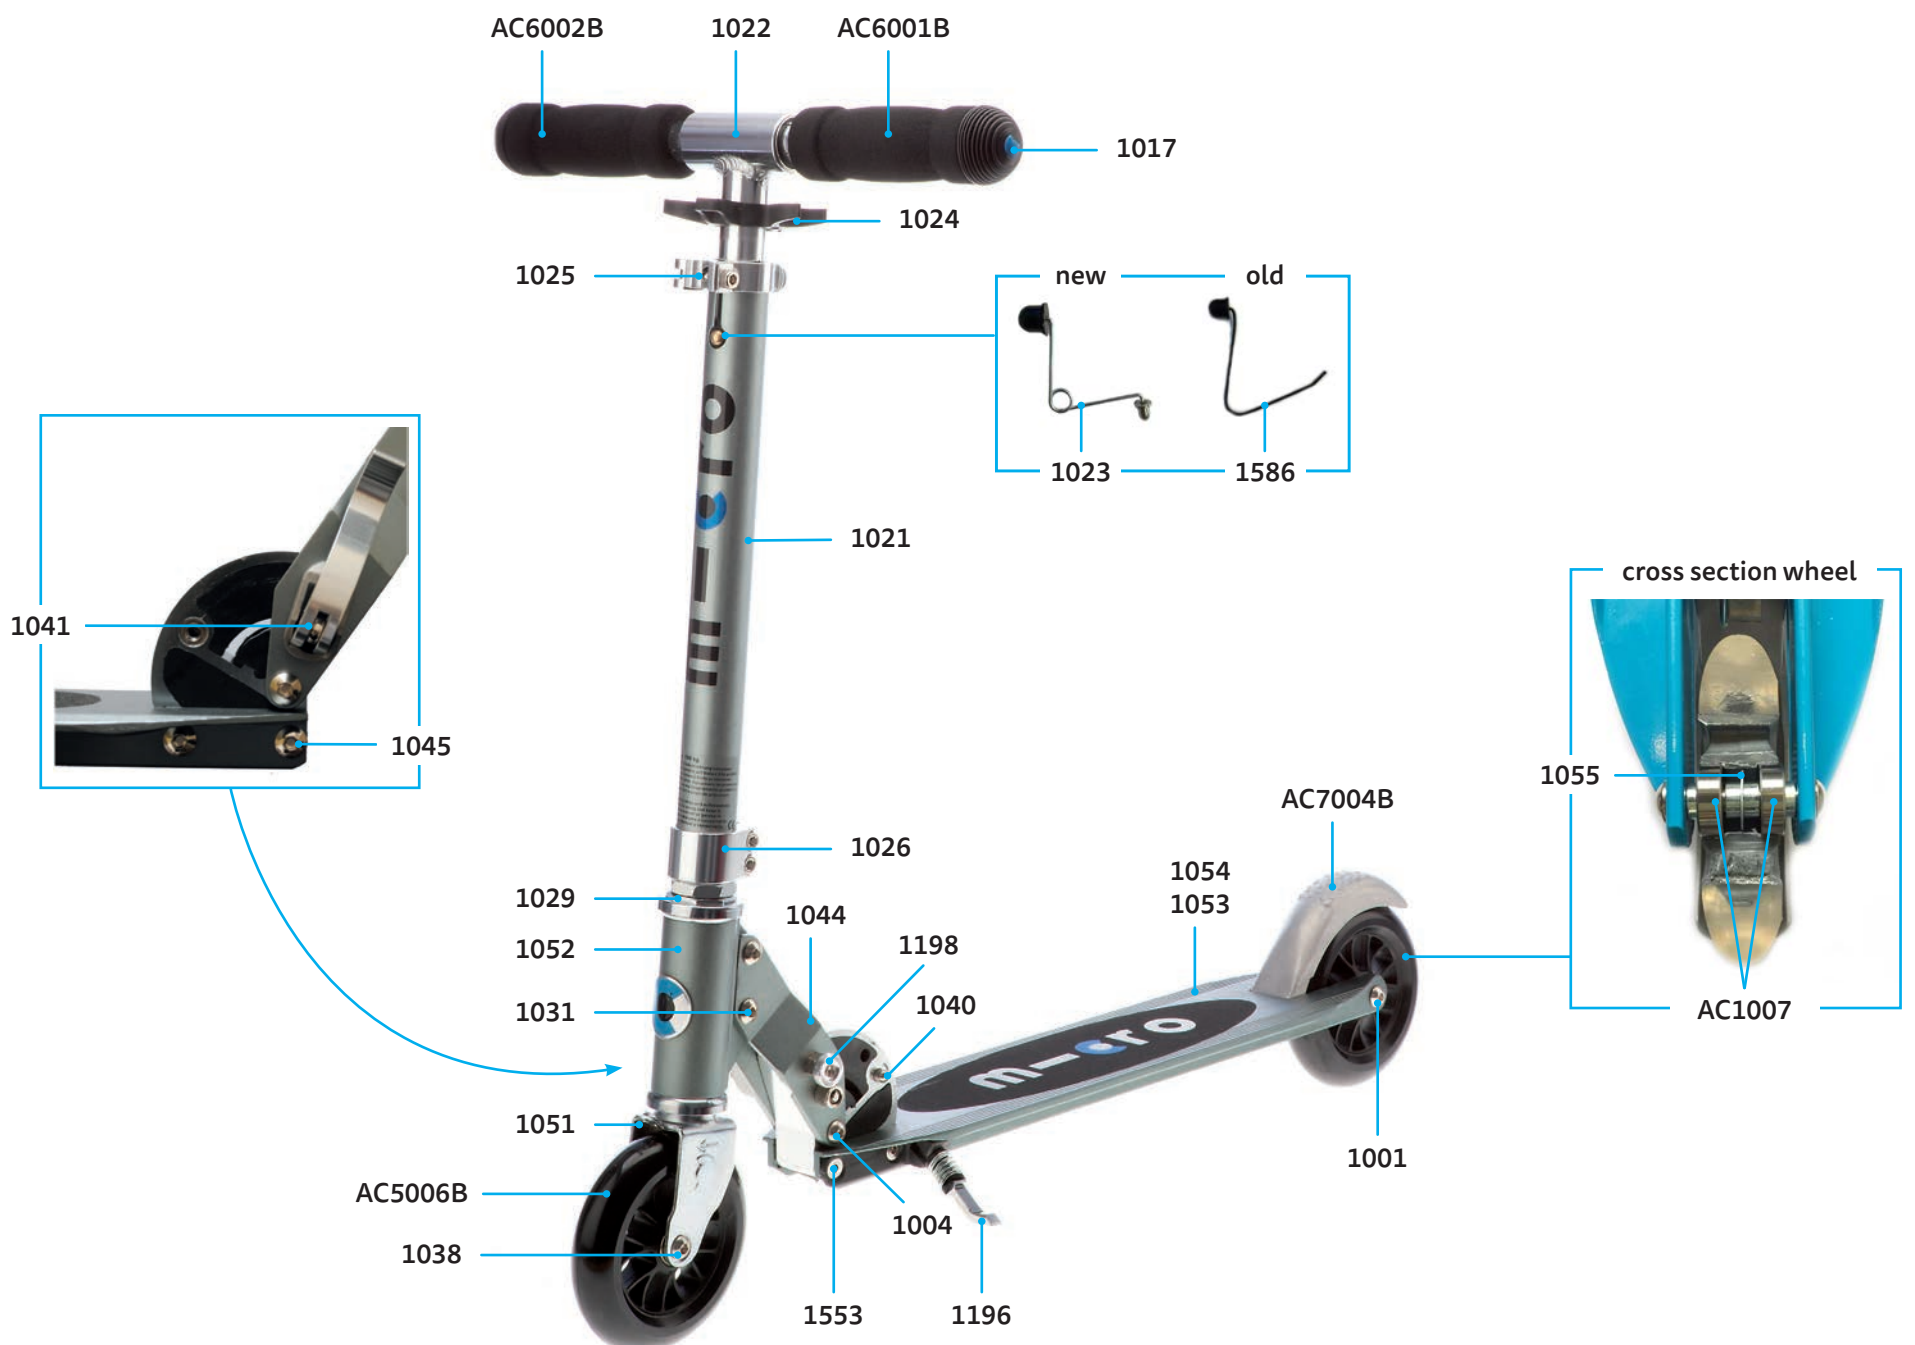

MICRO BULLET SA0017

PARTS

article no.	article
1001	axle bolt internal thread, 40 mm
1004	axle bolt internal thread, 44 mm
1017	plugs, handle bolt, rubber strip
1021	plastic linkage tube
1022	t-tube
1024	multimountclip
1025	quick-acting clamp, Silver
1026	lower clamp, Silver
1029	inverter logic complete
1031	axle bolt internal thread, 19 mm
1038	axle bolt internal thread, 30 mm
1040	folding block
1041	locking complete
1044	holder plates left and right
1045	axle bolt internal thread, 33 mm
1046	brake plate
1047	brake spring
1048	brake bolt
1050	lower t-tube
1051	steering fork
1052	front holder
1053	deck and griptape
1054	griptape
1055	spacer between bearings 10.25 mm
1196	kick stand with screws
1198	push button, Silver
1553	screw for kickstand
1586/1023	bolt and spring t-bar

ACCESSORIES

article no.	article
AC6001B	high density foam hand grip
AC6002B	complete handgrip, tube plug, shockcord
AC5006B	wheel complete Blister
AC7004B	brake complete Blister
AC1007	single bearing ABEC 9