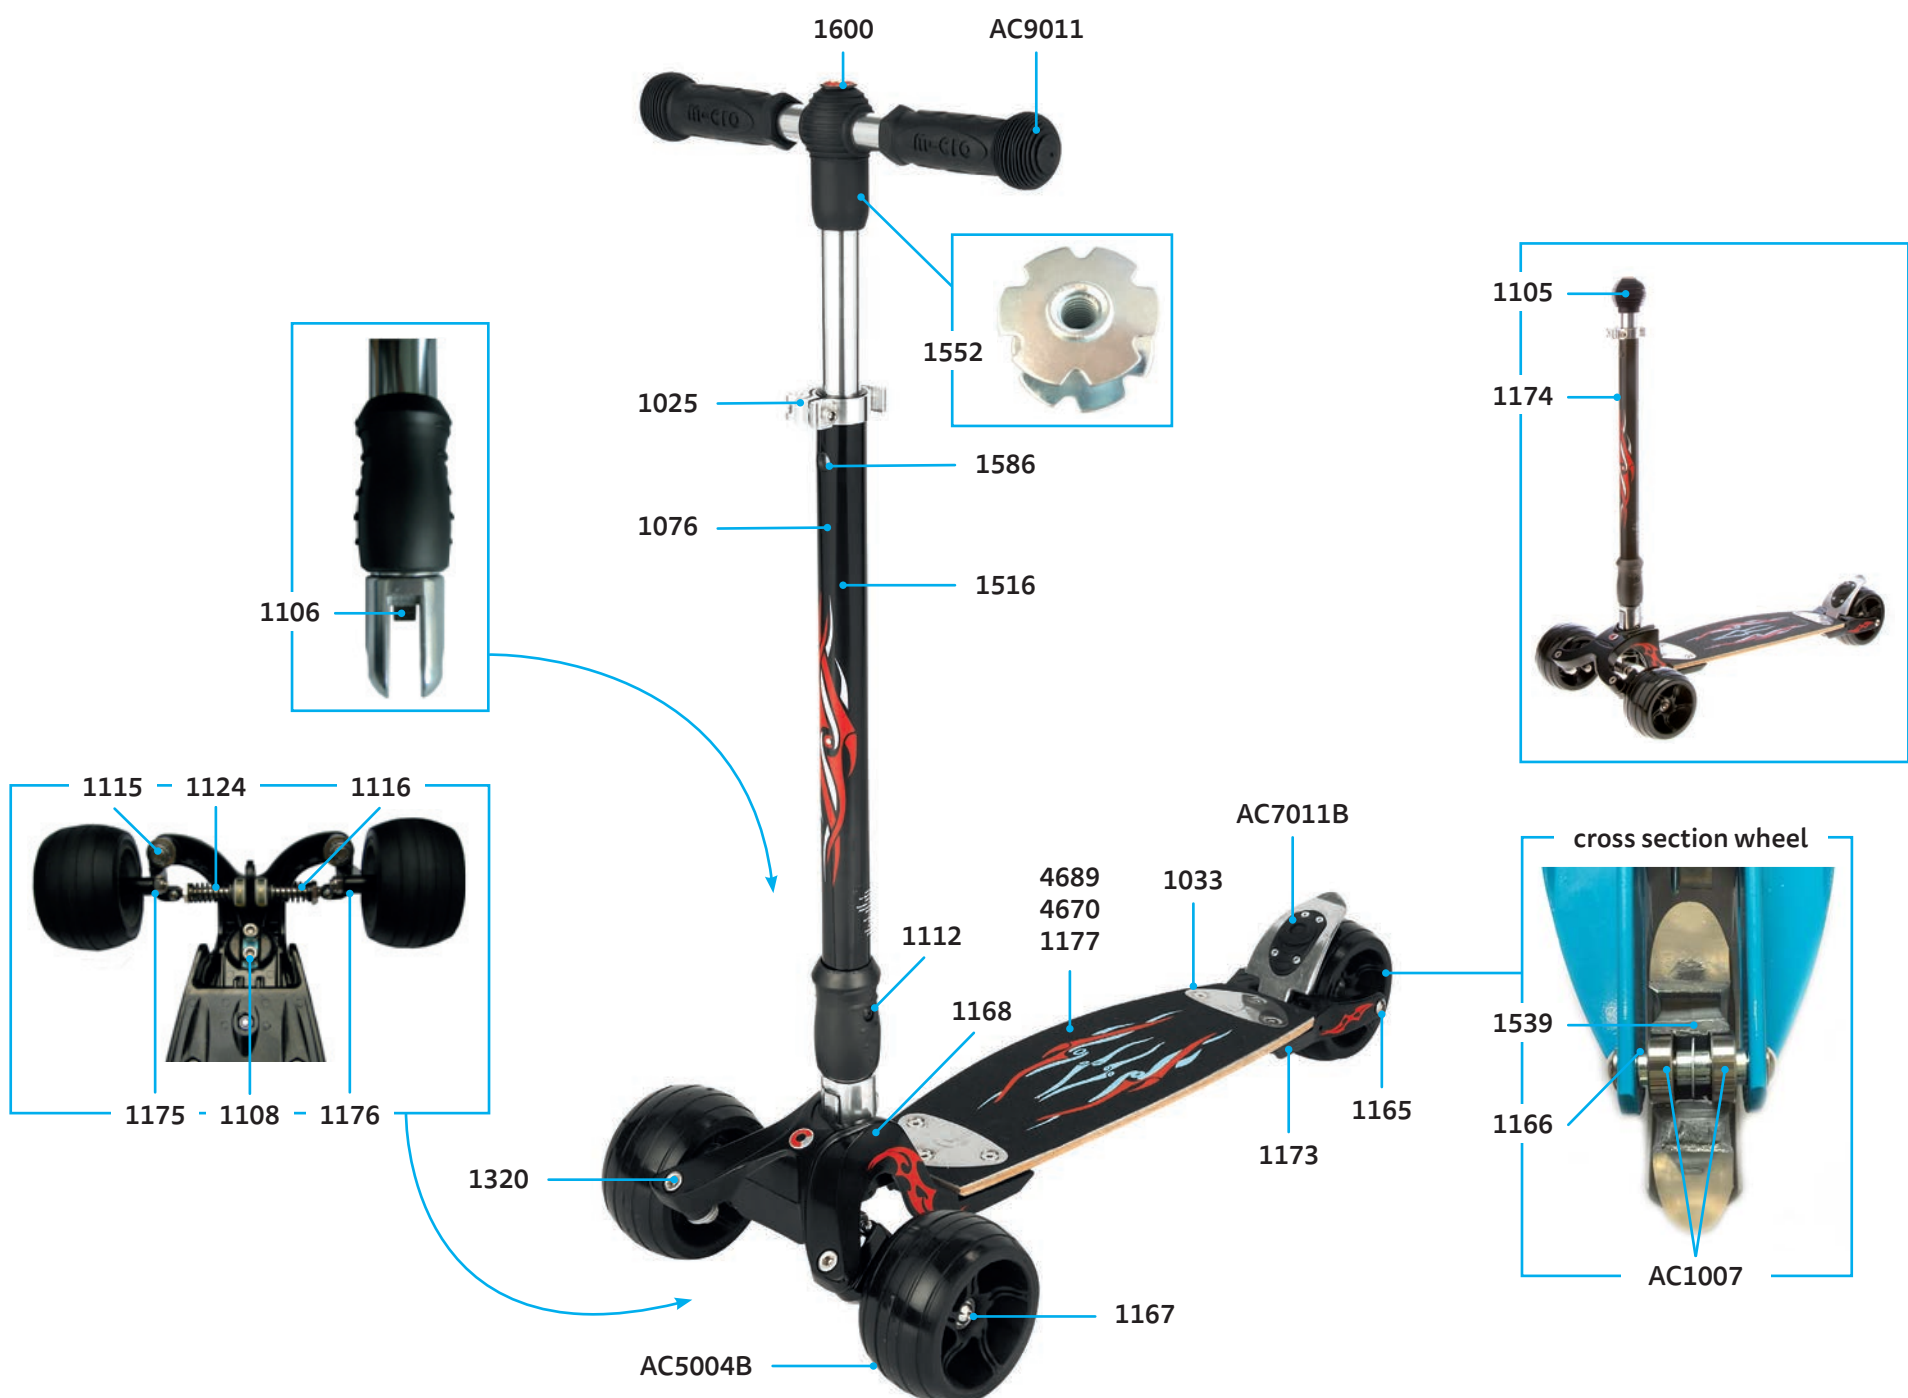

ACCESSORIES

article no.	article	info
1669	head front complete, kbm, Volcano Grey	
1671	back part complet no wheel with brake, kbm Volcano Grey	
1672	shank left, Volcano Grey	
1673	shank right, Volcano Grey	
4671	deck & griptape, kb monster, volcano grey new version 2019	
4689	deck & griptape, kbm, schwarz new version 2019	
4670	deck & griptape, kbm, schwarz new version 2019 for monster	

article no.	article	info
AC9011	Interchangeable	
AC5004B	wheel complete Blister	120 mm
AC6003B	handles Blister	pair
AC7011B	brake complete Blister	
AC1007	single bearing ABEC 9	

KB0023

MICRO KICKBOARD MONSTER INTERCHANGEABLE KB0022