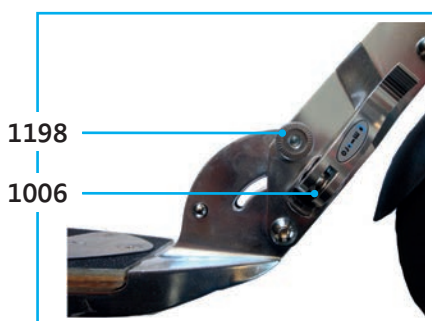

NEW: changed version for 200 mm wheeler