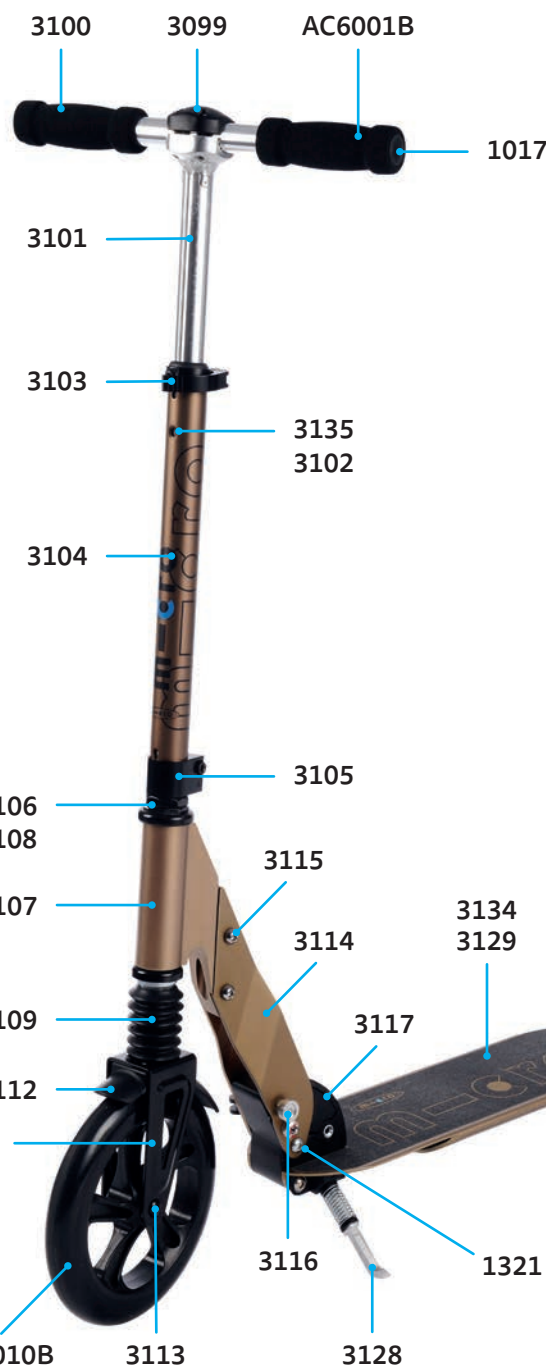

MICRO SUSPENSION SA0065

PARTS

article no.	article
1017	tube plug with shockcord
3099	handle bar cap with screws
3100	handle bar
3101	bar with spring and bolt
3102	plastic linkage tube
3103	quick-acting clamp
3104	lower t-tube
3105	lower clamp
3106	complete headset
3107	steering head
3108	round socket head cap, rebound washer
3109	dust protection
3111	steering fork complete
3112	fender front wheel
3113	axle
3114	holder plates left and right
3115	bolt for holder plates
3116	push button, Silver
3117	folding block
3118	back axle
3122	brake plate
3124	axle
3125	axle back wheel
3127	quick release
3128	kickstand with two screws
3129	deck with griptape
3130	spring complete
3131	back part with brake no wheel
3132	step screw
3133	brake pin
3134	griptape
3135	bolt and spring t-bar

SA0156

MICRO SUSPENSION
SA0065

MICRO FLEX WITH KICKSTAND SA0010

PARTS

article no.	article
1001	axle bolt internal thread, 40 mm
1002	axle bolt internal thread, 49 mm
1004	axle bolt internal thread, 44 mm
1006	locking complete, Scooter
1007	holder plates left and right, flex, Silver
1009	push button, Blue
1013	brake spring
1014	brake bolt
1017	plugs, handle bolt, rubber strip
1020	lower t-tube, Silver
1021	plastic linkage tube
1022	t-tube
1024	multimountclip
1025	quick-acting clamp, Silver
1026	lower clamp, Silver
1027	steering fork
1028	front holder, Silver
1029	inverter logic complete
1031	axle bolt internal thread, 19 mm
1032	deck and griptape, Silver
1033	board fixation plates complete, deck
1034	countersunk screw, 23 mm
1035	spacer between bearings 19.6 mm
1198	push button, Silver
1242	brake plate, Silver
1244	back part complete no wheel with brake, Silver
1325	folding block, Silver
1341	griptape,
1453	kick stand without screws, 200 mm
1586/1023	bolt and spring t-bar