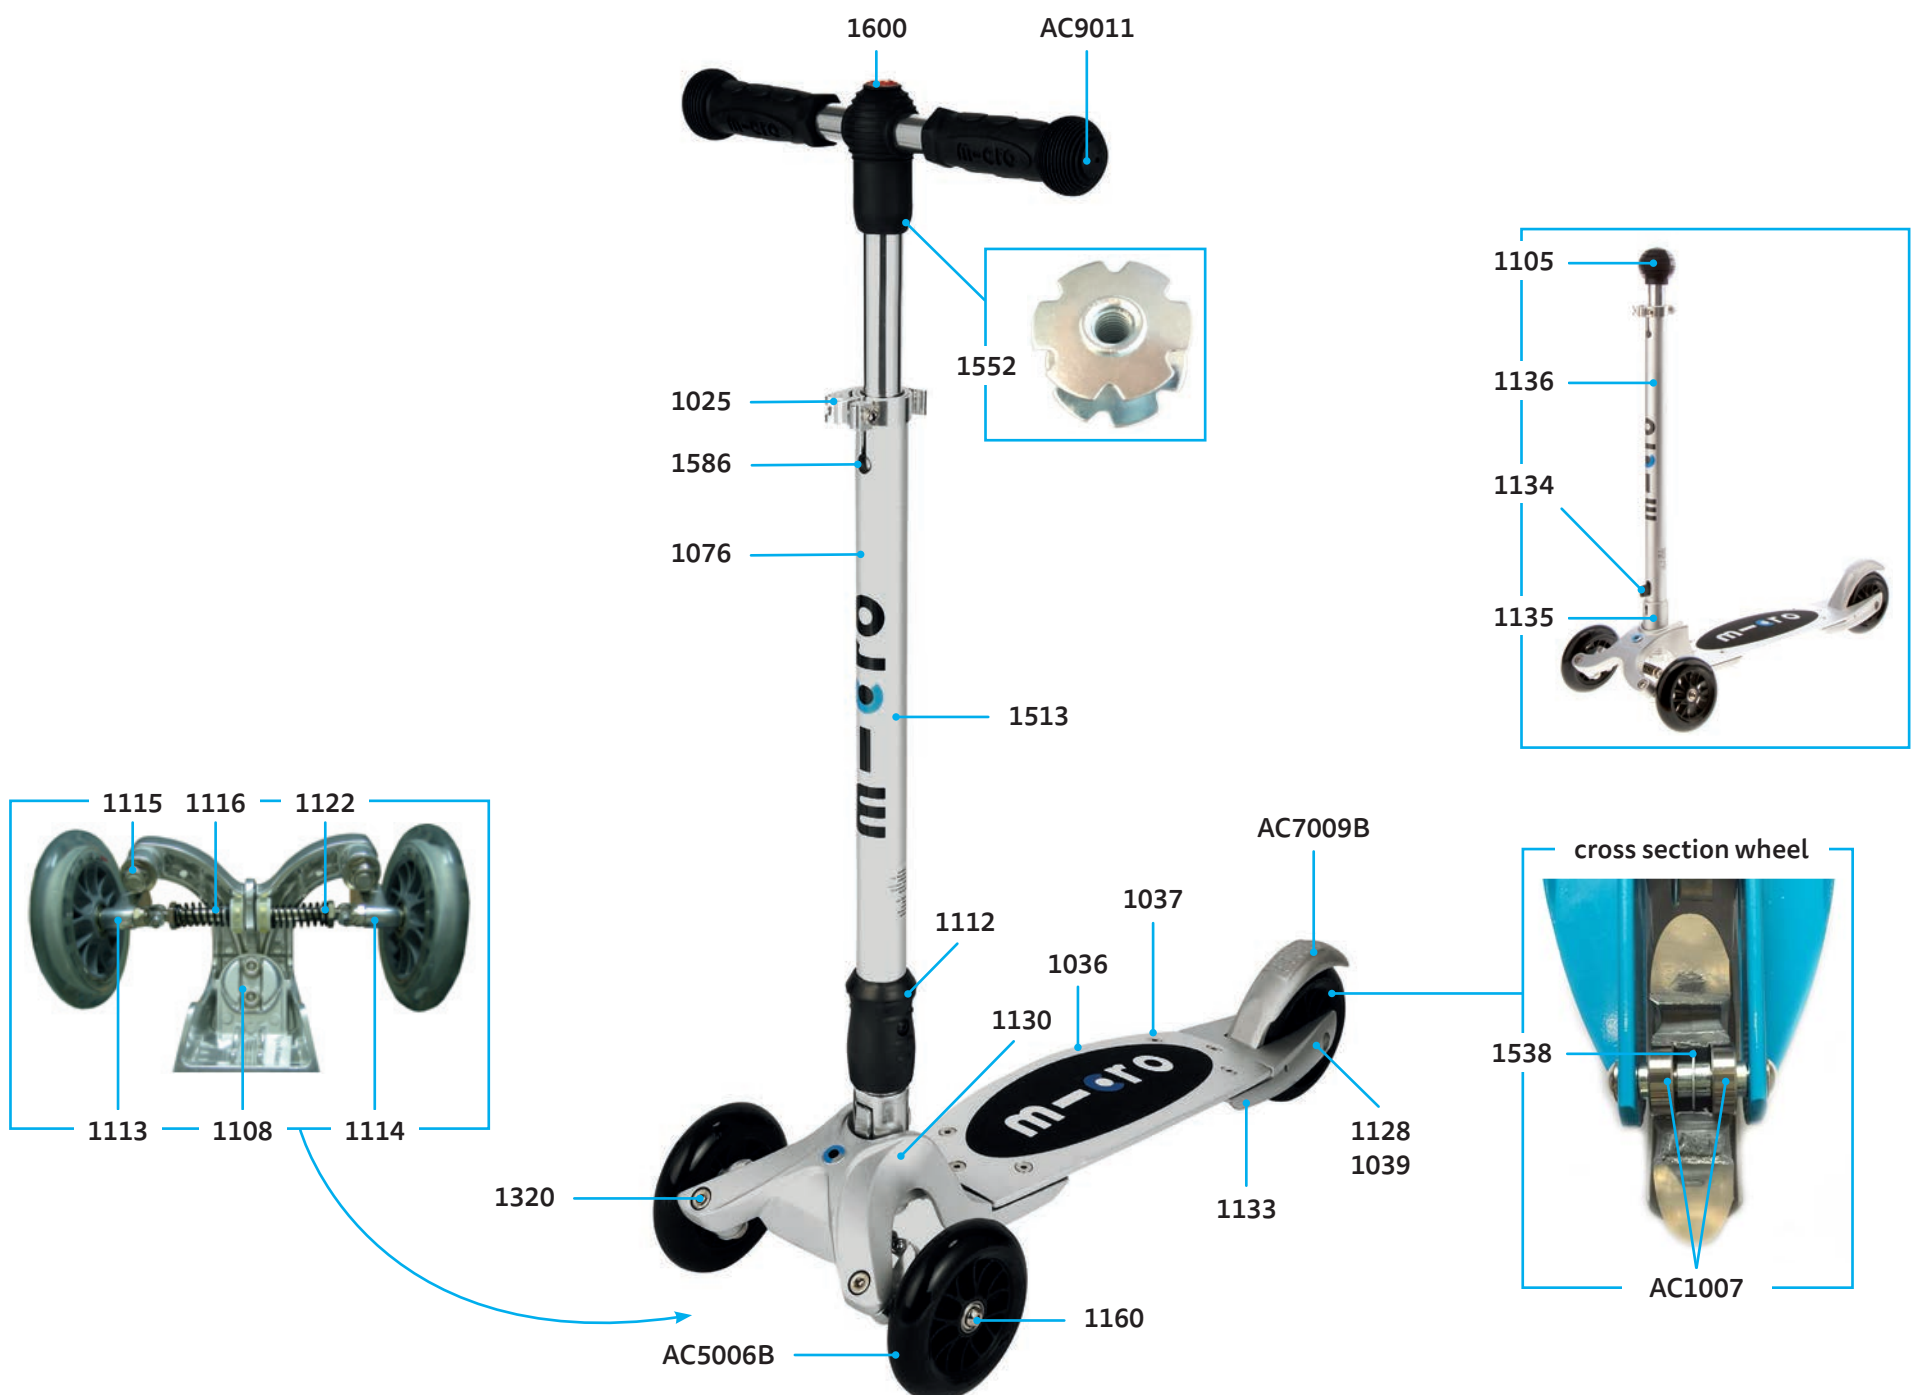

MICRO KICKBOARD COMPACT INTERCHANGEABLE KB0019

PARTS

article no.	article
1025	quick-acting clamp, Scooter, Silver
1036	deck and griptape
1037	board fixation plates incl. screws
1076	plastic linkage tube
1105	knob, kbo, Black
1108	axle bolt external thread, washer and spring, 25 mm
1112	axle bolt with nut, 34 mm
1113	shank left, kbo
1114	shank right, kbo
1115	axle bolt with nut and washer, 46.5 mm
1116	steering parts complete, kbo
1128	axle bolt internal thread, 42 mm
1039	spacer external bearings, 3.4 mm
1122	spring Black (size D17xD1.8x60x10t)
1130	front head complete
1131	locking complete
1133	back part and brake, without wheel
1134	push button and plastic with cap handlebar
1135	guidance handlebar
1136	handlebar complete with knob, Silver
1137	griptape
1160	axle
1320	axle bolt, 46.5 mm
1338	T handlebar, Silver
1388	brake spring
1389	brake plate, Silver
1513	handlebar complete with knob, Silver
1538	spacer between bearings 10.3 mm
1552	star nut handlebar
1586	bolt and spring t-bar
1600	swiss cap

ACCESSORIES

article no.	article
AC9011	interchangeable
AC5006B	wheel complete Blister
AC6003B	handles Blister
AC7009B	brake complete Blister
AC1007	single bearing ABEC 9

MICRO KICKBOARD COMPACT INTERCHANGEABLE
KB0019