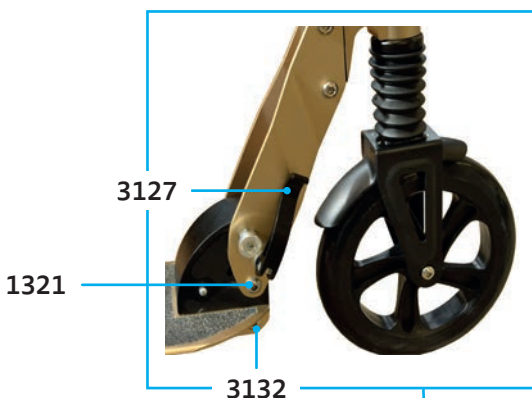

MICRO SUSPENSION SA0065

PARTS

article no.	article
1017	tube plug with shockcord
3099	handle bar cap with screws
3100	handle bar
3101	bar with spring and bolt
3102	plastic linkage tube
3103	quick-acting clamp
3104	lower t-tube
3105	lower clamp
3106	complete headset
3107	steering head
3108	round socket head cap, rebound washer
3109	dust protection
3111	steering fork complete
3112	fender front wheel
3113	axle
3114	holder plates left and right
3115	bolt for holder plates
3116	push button, Silver
3117	folding block
3118	back axle
3122	brake plate
3124	axle
3125	axle back wheel
3127	quick release
3128	kickstand with two screws
3129	deck with griptape
3130	spring complete
3131	back part with brake no wheel
3132	step screw
3133	brake pin
3134	griptape
3135	bolt and spring t-bar

SA0156

MICRO SUSPENSION
SA0065

MICRO FLEX WITH KICKSTAND SA0010

PARTS

article no.	article
1001	axle bolt internal thread, 40 mm
1002	axle bolt internal thread, 49 mm
1004	axle bolt internal thread, 44 mm
1006	locking complete, Scooter
1007	holder plates left and right, flex, Silver
1009	push button, Blue
1013	brake spring
1014	brake bolt
1017	plugs, handle bolt, rubber strip
1020	lower t-tube, Silver
1021	plastic linkage tube
1022	t-tube
1024	multimountclip
1025	quick-acting clamp, Silver
1026	lower clamp, Silver
1027	steering fork
1028	front holder, Silver
1029	inverter logic complete
1031	axle bolt internal thread, 19 mm
1032	deck and griptape, Silver
1033	board fixation plates complete, deck
1034	countersunk screw, 23 mm
1035	spacer between bearings 19.6 mm
1198	push button, Silver
1242	brake plate, Silver
1244	back part complete no wheel with brake, Silver
1325	folding block, Silver
1341	griptape,
1453	kick stand without screws, 200 mm
1586/1023	bolt and spring t-bar