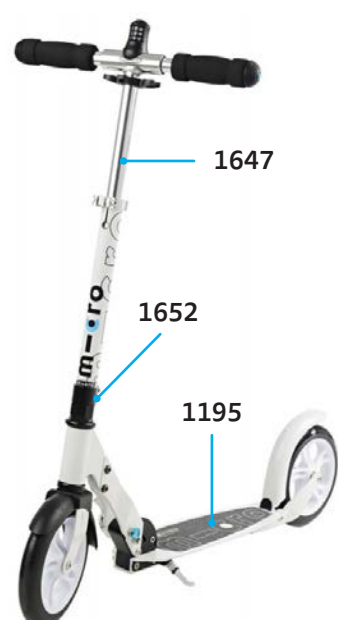

MICRO BLACK | WHITE INTERLOCK

SA0117 | SA0118

MICRO BLACK | WHITE DELUXE

SA0151 | SA0150

PARTS

article no.	article
1195	griptape
1647	t-bar
1651	eye to attach shoulder strap
1652	width nut, 200 mm
1858	fork with suspension complete
1859	fork with suspension complete
1871	Vibram griptape
1888	fender black deluxe
4655	complete t bar with lower tube black deluxe
4656	complete t bar with lower tube white deluxe

ACCESSORIES

article no.	article
AC5010B	wheel complete Blister
AC7008B	brake complete Blister
AC1007	bearing 1 piece ABEC 9

SA0118

MICRO BLACK | WHITE INTERLOCK
SA0117 | SA0118

MICRO BLACK | WHITE DELUXE
SA0151 | SA0150