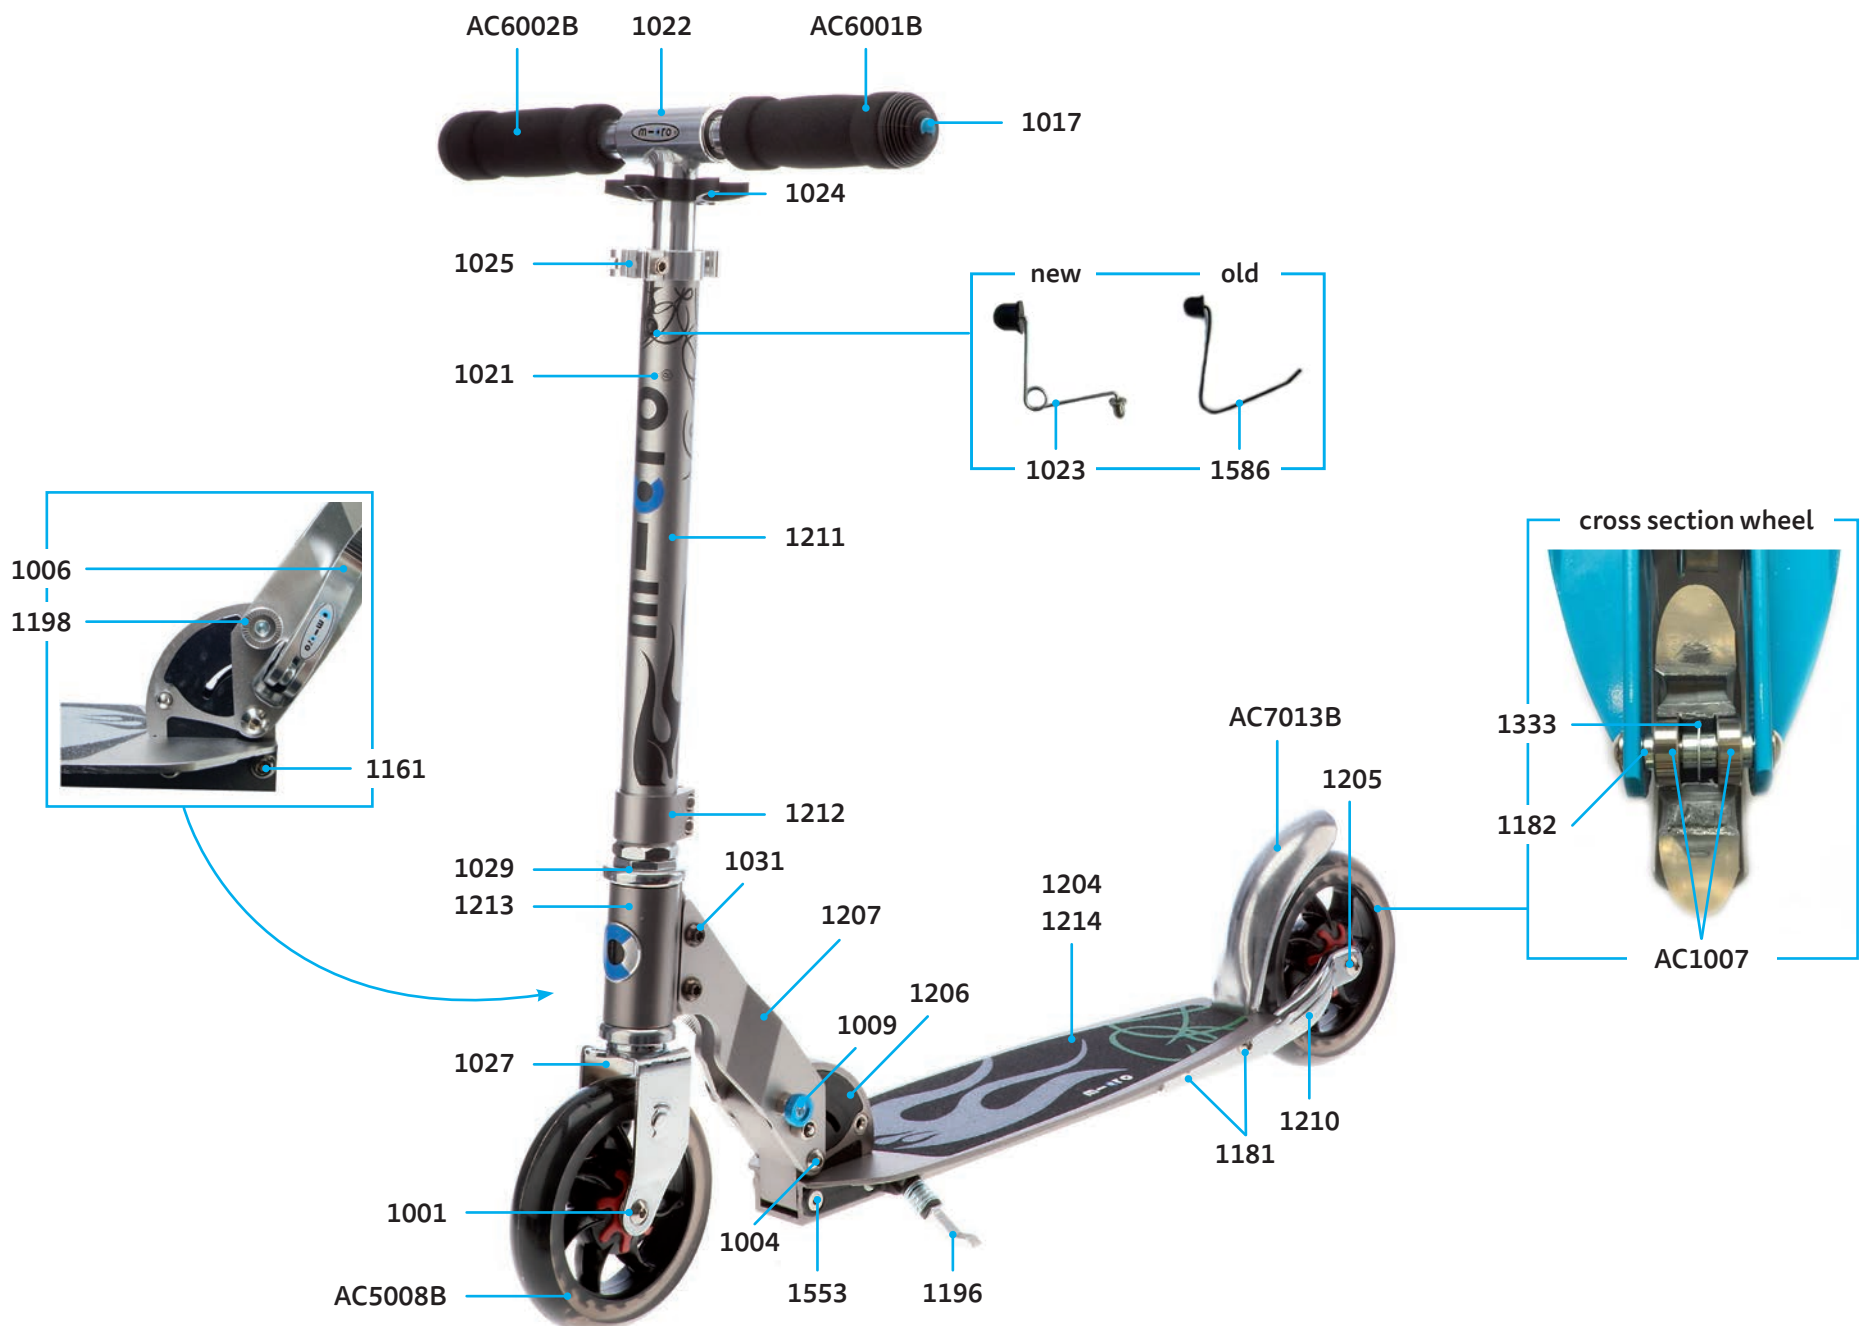

SA0121

SA0122

SA0142

MICRO BULLET SA0017

PARTS

article no.	article
1001	axle bolt internal thread, 40 mm
1004	axle bolt internal thread, 44 mm
1017	plugs, handle bolt, rubber strip
1021	plastic linkage tube
1022	t-tube
1024	multimountclip
1025	quick-acting clamp, Silver
1026	lower clamp, Silver
1029	inverter logic complete
1031	axle bolt internal thread, 19 mm
1038	axle bolt internal thread, 30 mm
1040	folding block
1041	locking complete
1044	holder plates left and right
1045	axle bolt internal thread, 33 mm
1046	brake plate
1047	brake spring
1048	brake bolt
1050	lower t-tube
1051	steering fork
1052	front holder
1053	deck and griptape
1054	griptape
1055	spacer between bearings 10.25 mm
1196	kick stand with screws
1198	push button, Silver
1553	screw for kickstand
1586/1023	bolt and spring t-bar