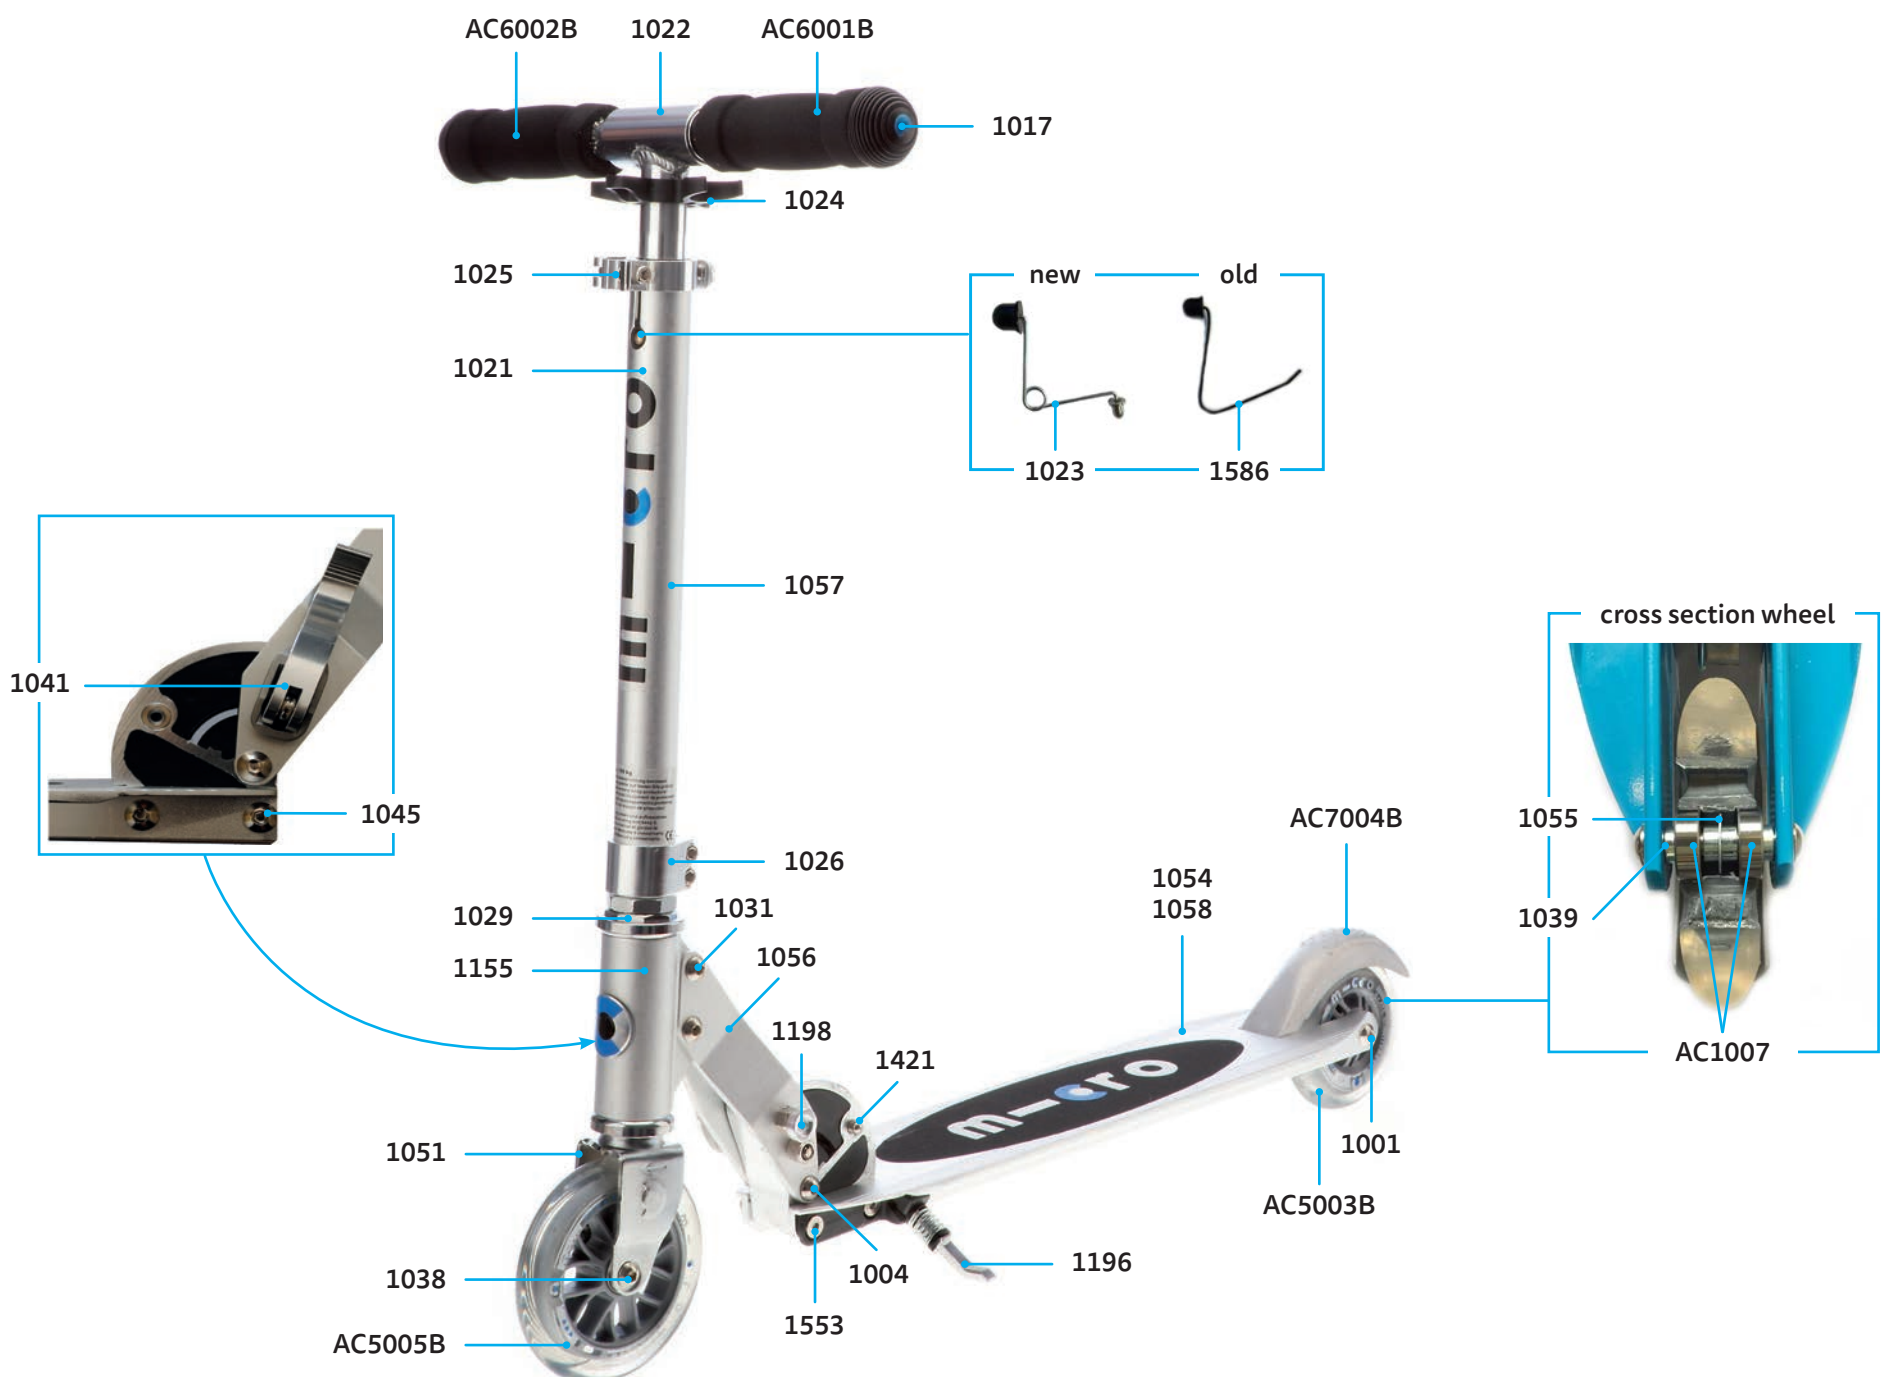

SA0038

MICRO SPRITE SA0019

PARTS

article no.	article
1001	axle bolt internal thread, 40 mm
1004	axle bolt internal thread, 44 mm
1017	plugs, handle bolt, rubber strip
1021	plastic linkage tube
1022	t-tube
1024	multimountclip
1025	quick-acting clamp, Silver
1026	lower clamp, Silver
1029	inverter logic complete
1031	axle bolt internal thread, 19 mm
1038	axle bolt internal thread, 30 mm
1039	spacer external bearings, 3.4 mm
1041	locking complete
1045	axle bolt internal thread, 33 mm
1046	brake plate
1047	brake spring
1048	brake bolt
1051	steering fork
1054	griptape
1055	spacer between bearings 10.25 mm
1056	holder plates left and right, Silver
1057	lower t-tube, Silver
1058	deck and griptape, Silver
1155	front holder, Silver
1196	kick stand with screws
1198	push button, Silver
1553	screw for kickstand
1586/1023	bolt and spring t-bar

ACCESSORIES

article no.	article
AC6001B	high density foam hand grip
AC6002B	complete handgrip, tube plug, shockcord
AC5003B	wheel back complete Blister, 100 mm
AC5005B	front wheel complete Blister, 120 mm
AC7004B	brake complete Blister
AC1007	single bearing ABEC 9