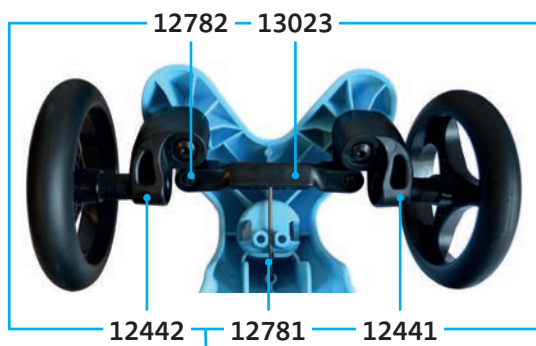

MICRO PICCOLINO MO0004

PARTS

article no.	article
10893	counter-sunk screw for plastic
12210	main part Pink, incl. print
12211	handle bar with clip
12212	cover Pink at bottom site
12441	axle short, right, for screw
12442	axle short, left, for screw
12566	break axle
12567	axle for backwheel
12597	cover handle bar, Pink
12780	screw
12781	u-bend
12782	screw
12785	main part Blue, incl. print
12786	cover handle bar, Blue
12787	cover at bottom site, Blue
12788	brake, Pink
12789	brake Blue
12800	brake spring short
12862	clip-locking handle bar
12969	spring for clip
13018	wheel PATH back
13020	wheel PATH front
13023	steering link

ACCESSORIES

article no.	article
AC1007	single bearing ABEC 9

MO0003