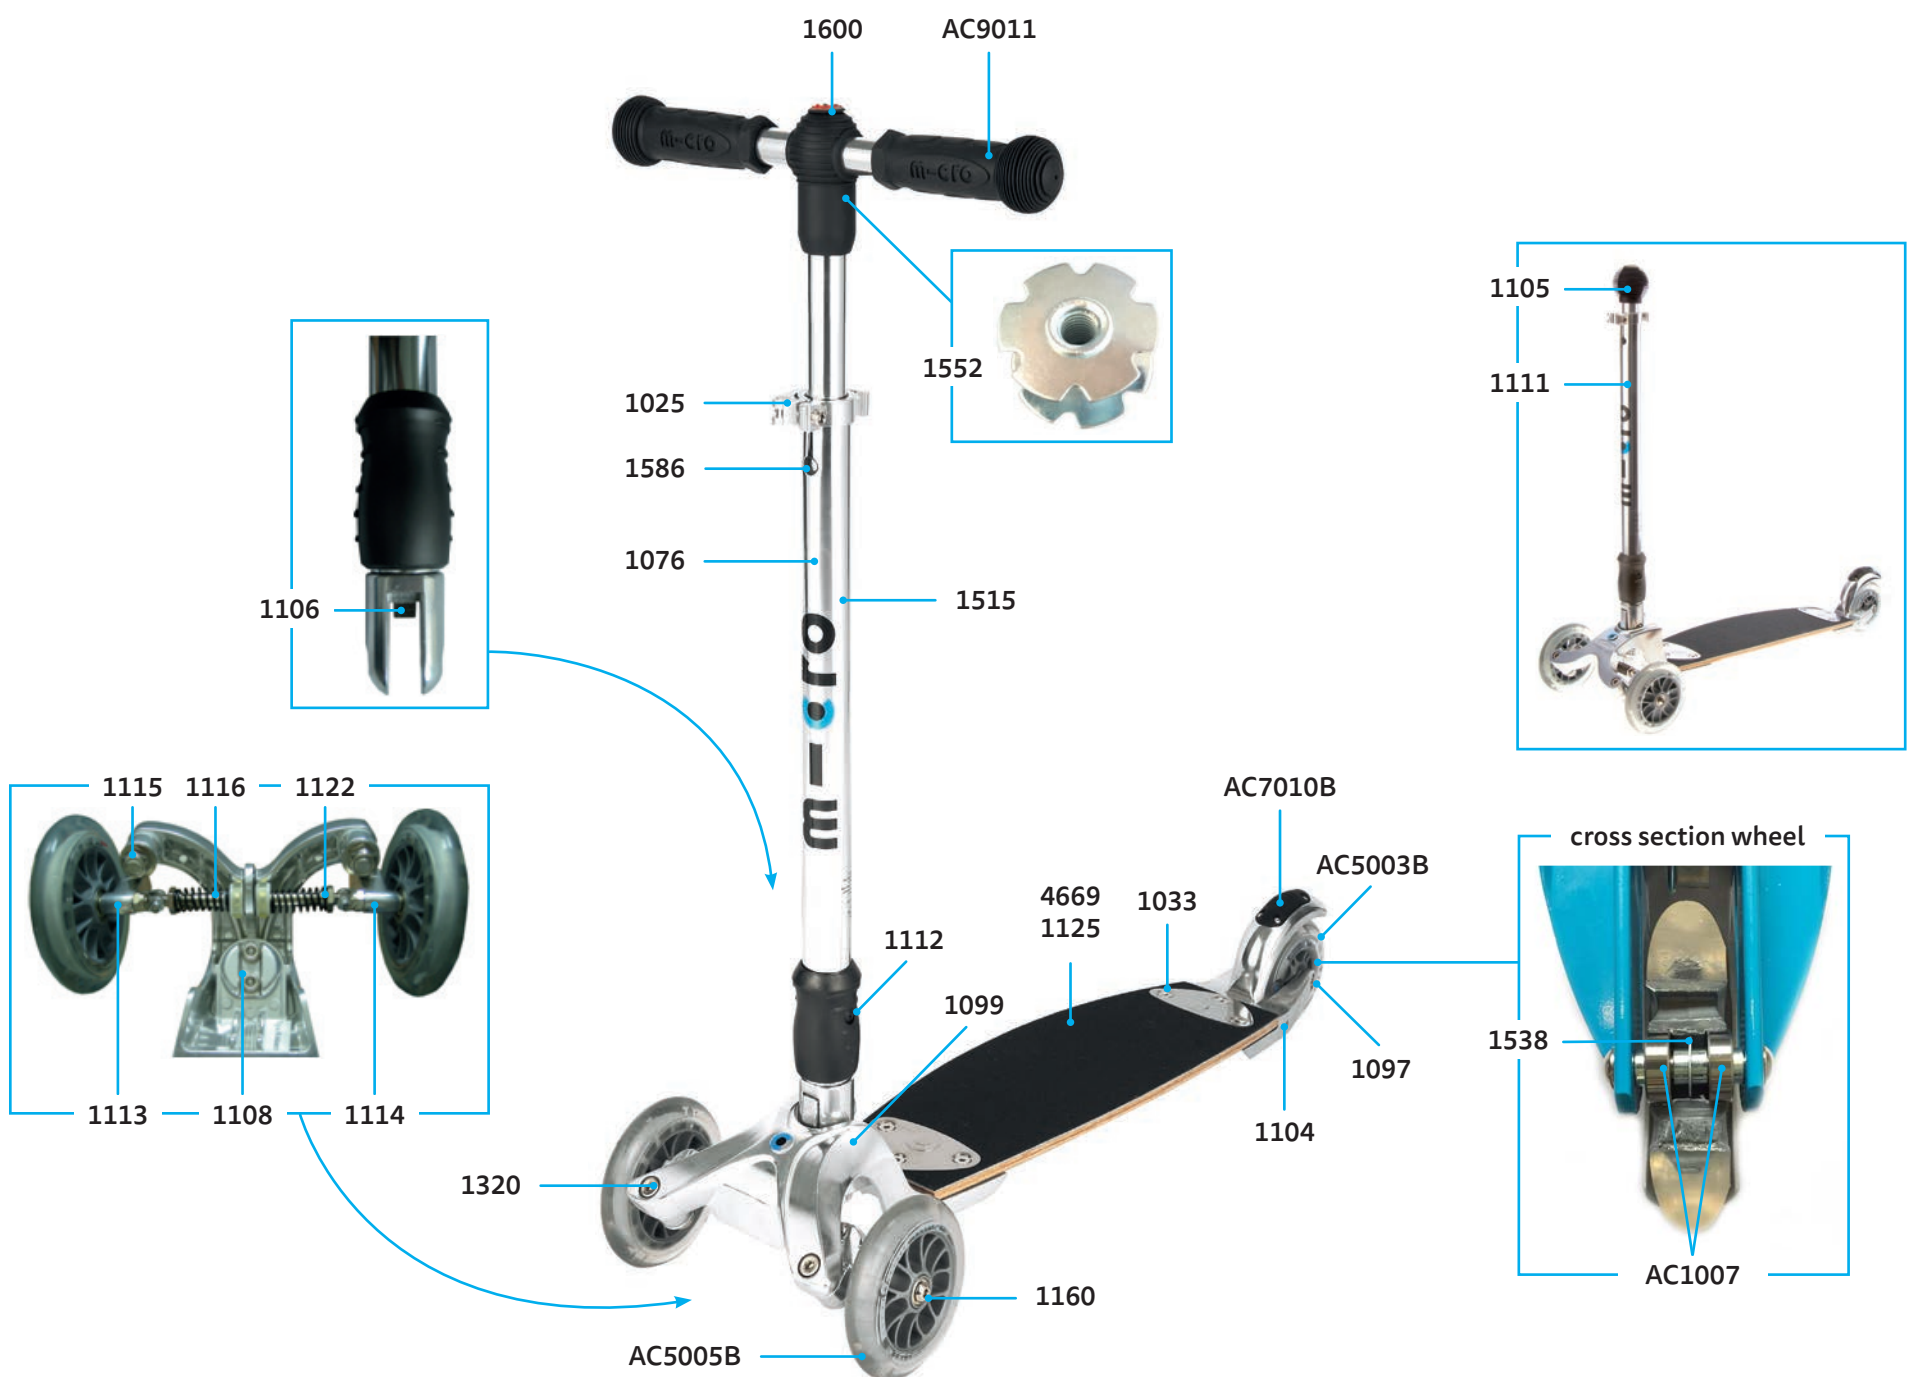

MICRO KICKBOARD ORIGINAL INTERCHANGEABLE KB0021

PARTS

article no.	article
1025	quick-acting clamp, Silver
1033	board fixation plates complete, deck
1076	plastic linkage tube
1097	axle bolt with nut, 36 mm
1098	axle bolt with nut, 57 mm
1099	head front complete
1100	brake plate
1101	brake spring
1102	brake bolt
1104	back part complete no wheel with brake
1105	knob, Black
1106	bolt folding mechanism
1108	axle bolt external thread, washer and spring , 25 mm
1111	handle bar complete
1112	axle bolt with nut, 34 mm
1113	shank left
1114	shank right
1115	axle bolt with nut and washer, 46.5 mm
1116	steering parts complete
1122	spring, Black (size D17xD1.8x60x10t)
1125	deck and griptape
1126	griptape
1160	axle
1320	axle bolt, 46.5 mm
1424	T handlebar, Silver
1515	handlebar and knob, Silver
1538	spacer between bearings 10.3 mm
1552	star nut handlebar
1586	bolt and spring t-bar
1600	cap (swiss design logo)
4669	deck & griptape, kbo new version 2019 for original

ACCESSORIES

article no.	article
AC9011	Interchangeable
AC5003B	back wheel complete Blister
AC5005B	front wheel complete Blister
AC6003B	handle Blister
AC7010B	brake complete Blister