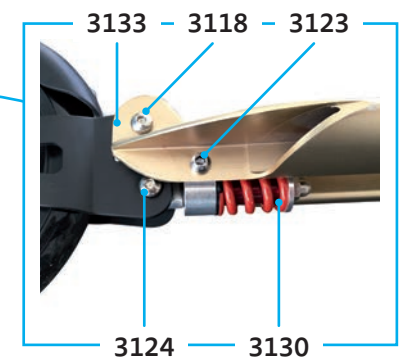

MICRO SUSPENSION SA0065

PARTS

article no.	article
1017	tube plug with shockcord
3099	handle bar cap with screws
3100	handle bar
3101	bar with spring and bolt
3102	plastic linkage tube
3103	quick-acting clamp
3104	lower t-tube
3105	lower clamp
3106	complete headset
3107	steering head
3108	round socket head cap, rebound washer
3109	dust protection
3111	steering fork complete
3112	fender front wheel
3113	axle
3114	holder plates left and right
3115	bolt for holder plates
3116	push button, Silver
3117	folding block
3118	back axle
3122	brake plate
3124	axle
3125	axle back wheel
3127	quick release
3128	kickstand with two screws
3129	deck with griptape
3130	spring complete
3131	back part with brake no wheel
3132	step screw
3133	brake pin
3134	griptape
3135	bolt and spring t-bar

SA0156

MICRO SUSPENSION
SA0065

MICRO FLEX WITH KICKSTAND SA0010

PARTS

article no.	article
1001	axle bolt internal thread, 40 mm
1002	axle bolt internal thread, 49 mm
1004	axle bolt internal thread, 44 mm
1006	locking complete, Scooter
1007	holder plates left and right, flex, Silver
1009	push button, Blue
1013	brake spring
1014	brake bolt
1017	plugs, handle bolt, rubber strip
1020	lower t-tube, Silver
1021	plastic linkage tube
1022	t-tube
1024	multimountclip
1025	quick-acting clamp, Silver
1026	lower clamp, Silver
1027	steering fork
1028	front holder, Silver
1029	inverter logic complete
1031	axle bolt internal thread, 19 mm
1032	deck and griptape, Silver
1033	board fixation plates complete, deck
1034	countersunk screw, 23 mm
1035	spacer between bearings 19.6 mm
1198	push button, Silver
1242	brake plate, Silver
1244	back part complete no wheel with brake, Silver
1325	folding block, Silver
1341	griptape,
1453	kick stand without screws, 200 mm
1586/1023	bolt and spring t-bar