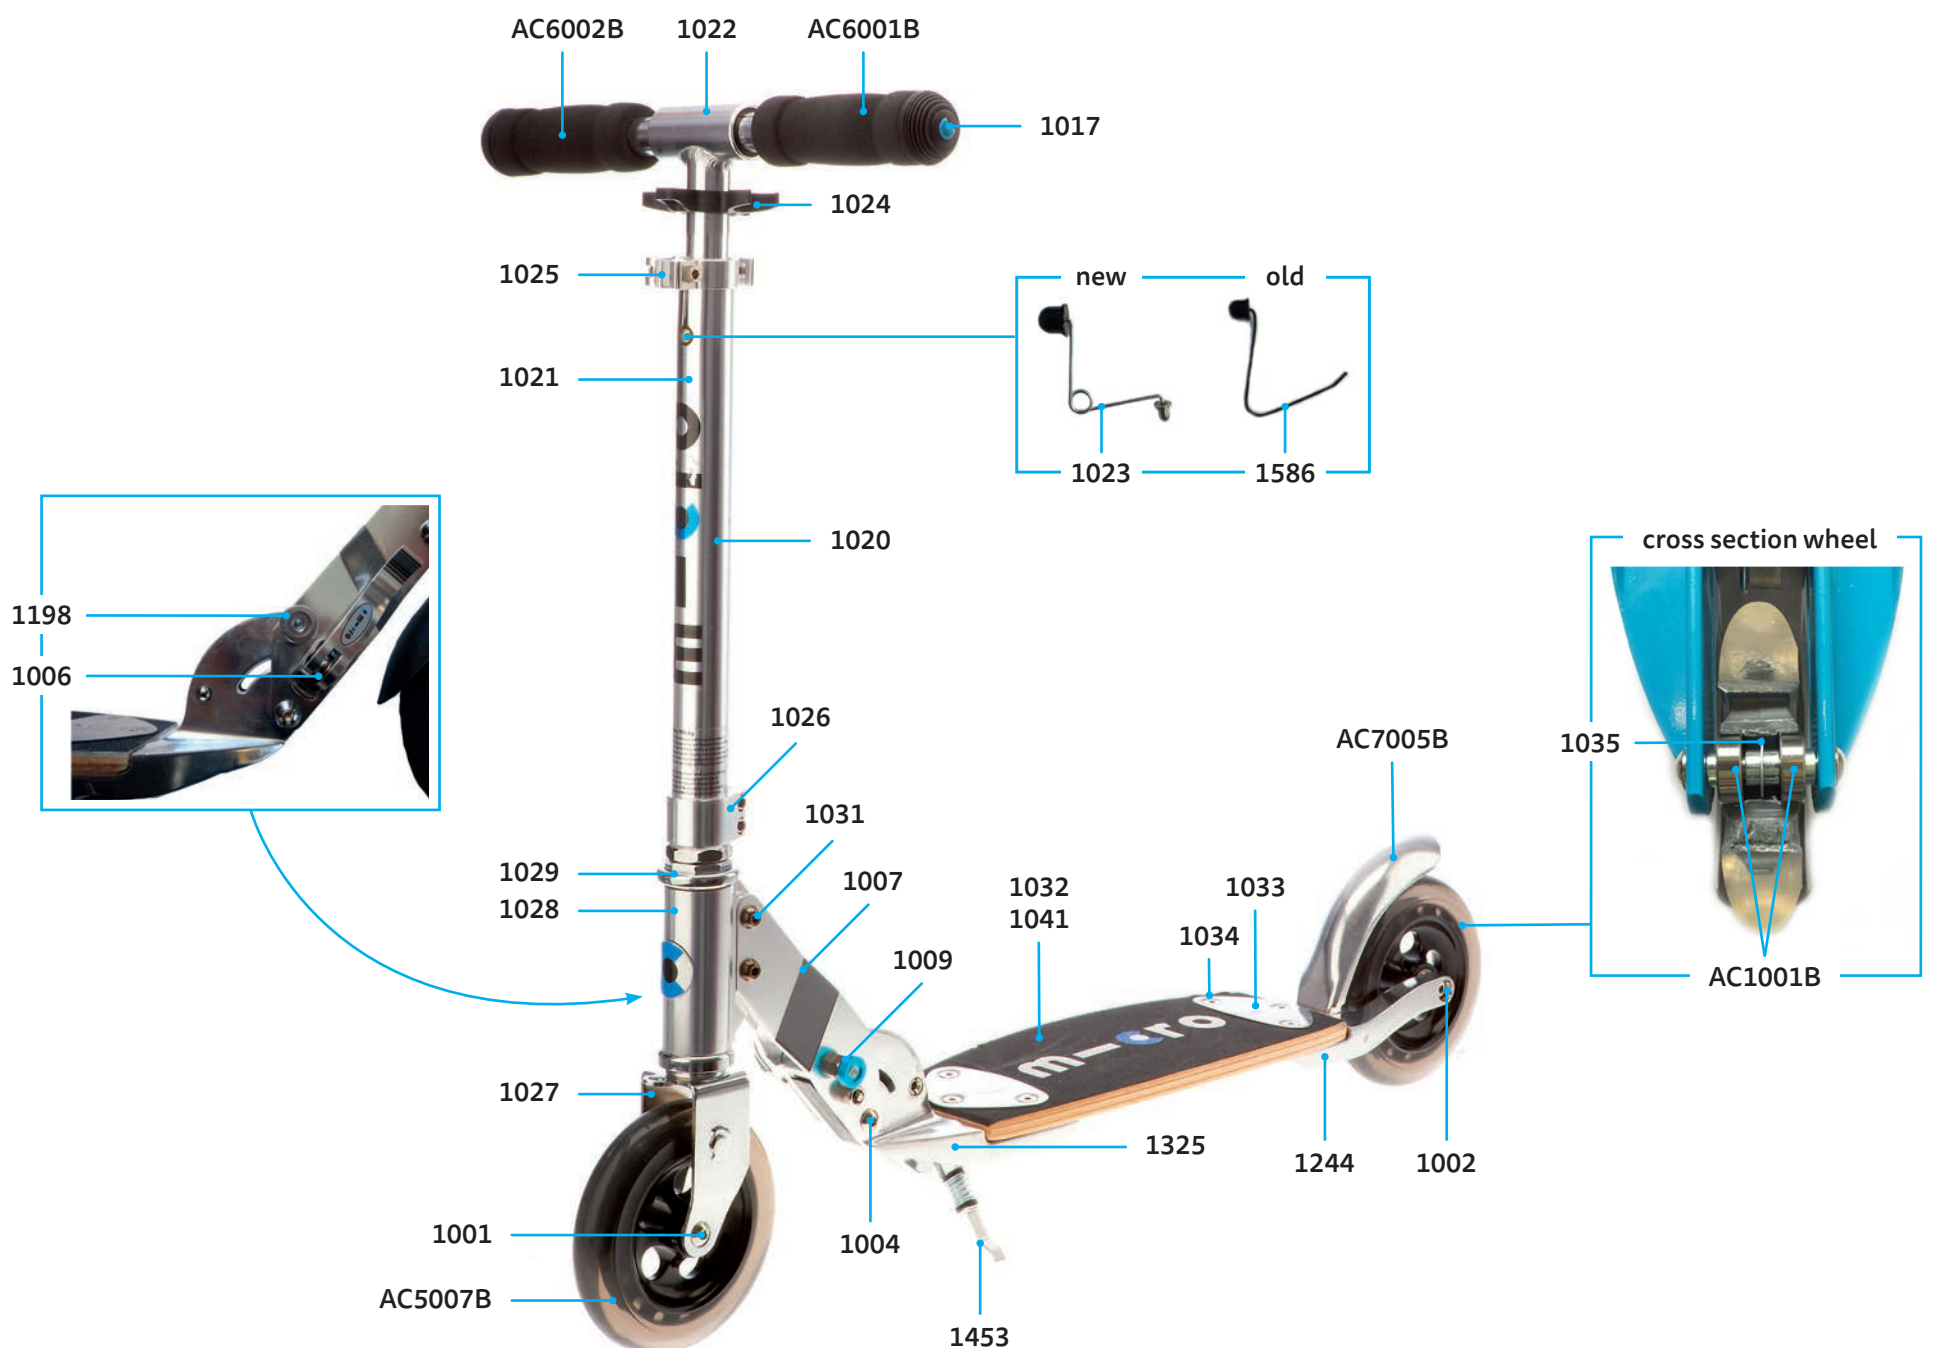

SA0106

MICRO FLEX WITH KICKSTAND SA0010