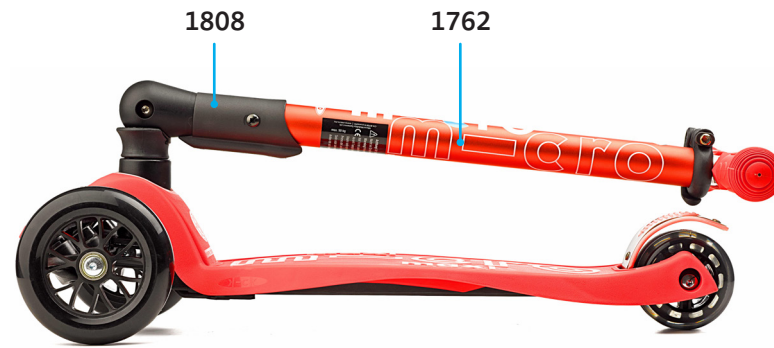

MAXI MICRO DELUXE | DELUXE FOLDABLE MMD035

PARTS

article no.	article
1055	spacer between bearings 10.25 mm
1141	t-bar push button
1144	shank left
1145	shank right
1147	steering link
1241	screw to deck
1227	b-bend
4695	axle bolt internal thread, 44.5 mm
1229	axle bolt internal thread, 65 mm
1235	screw for b-bend
1269	t-bar Shocking Pink
1344	axle bolt external thread and nut and washer, 22 mm
1456	quick-acting plastic, Black
1498	fender, Black
1586	bolt and spring t-bar
1587	nut for axle bolt
1588	screw for brake
1618	plastic linkage tube
1762	t-bar complete, Maxi | Foldable Coral
1808	rivet, Foldable
1843	deck, Shocking Pink
1837	t-bar complete, Shocking Pink
1849	rubber handles, Shocking Pink
1855	brake complete, Shocking Pink

ACCESSORIES

article no.	article
AC6003B	high density rubber hand grip, Black
AC5006B	front wheel complete Blister
AC5002B	back wheel complete Blister
AC1007	single bearing ABEC 9

MMD028