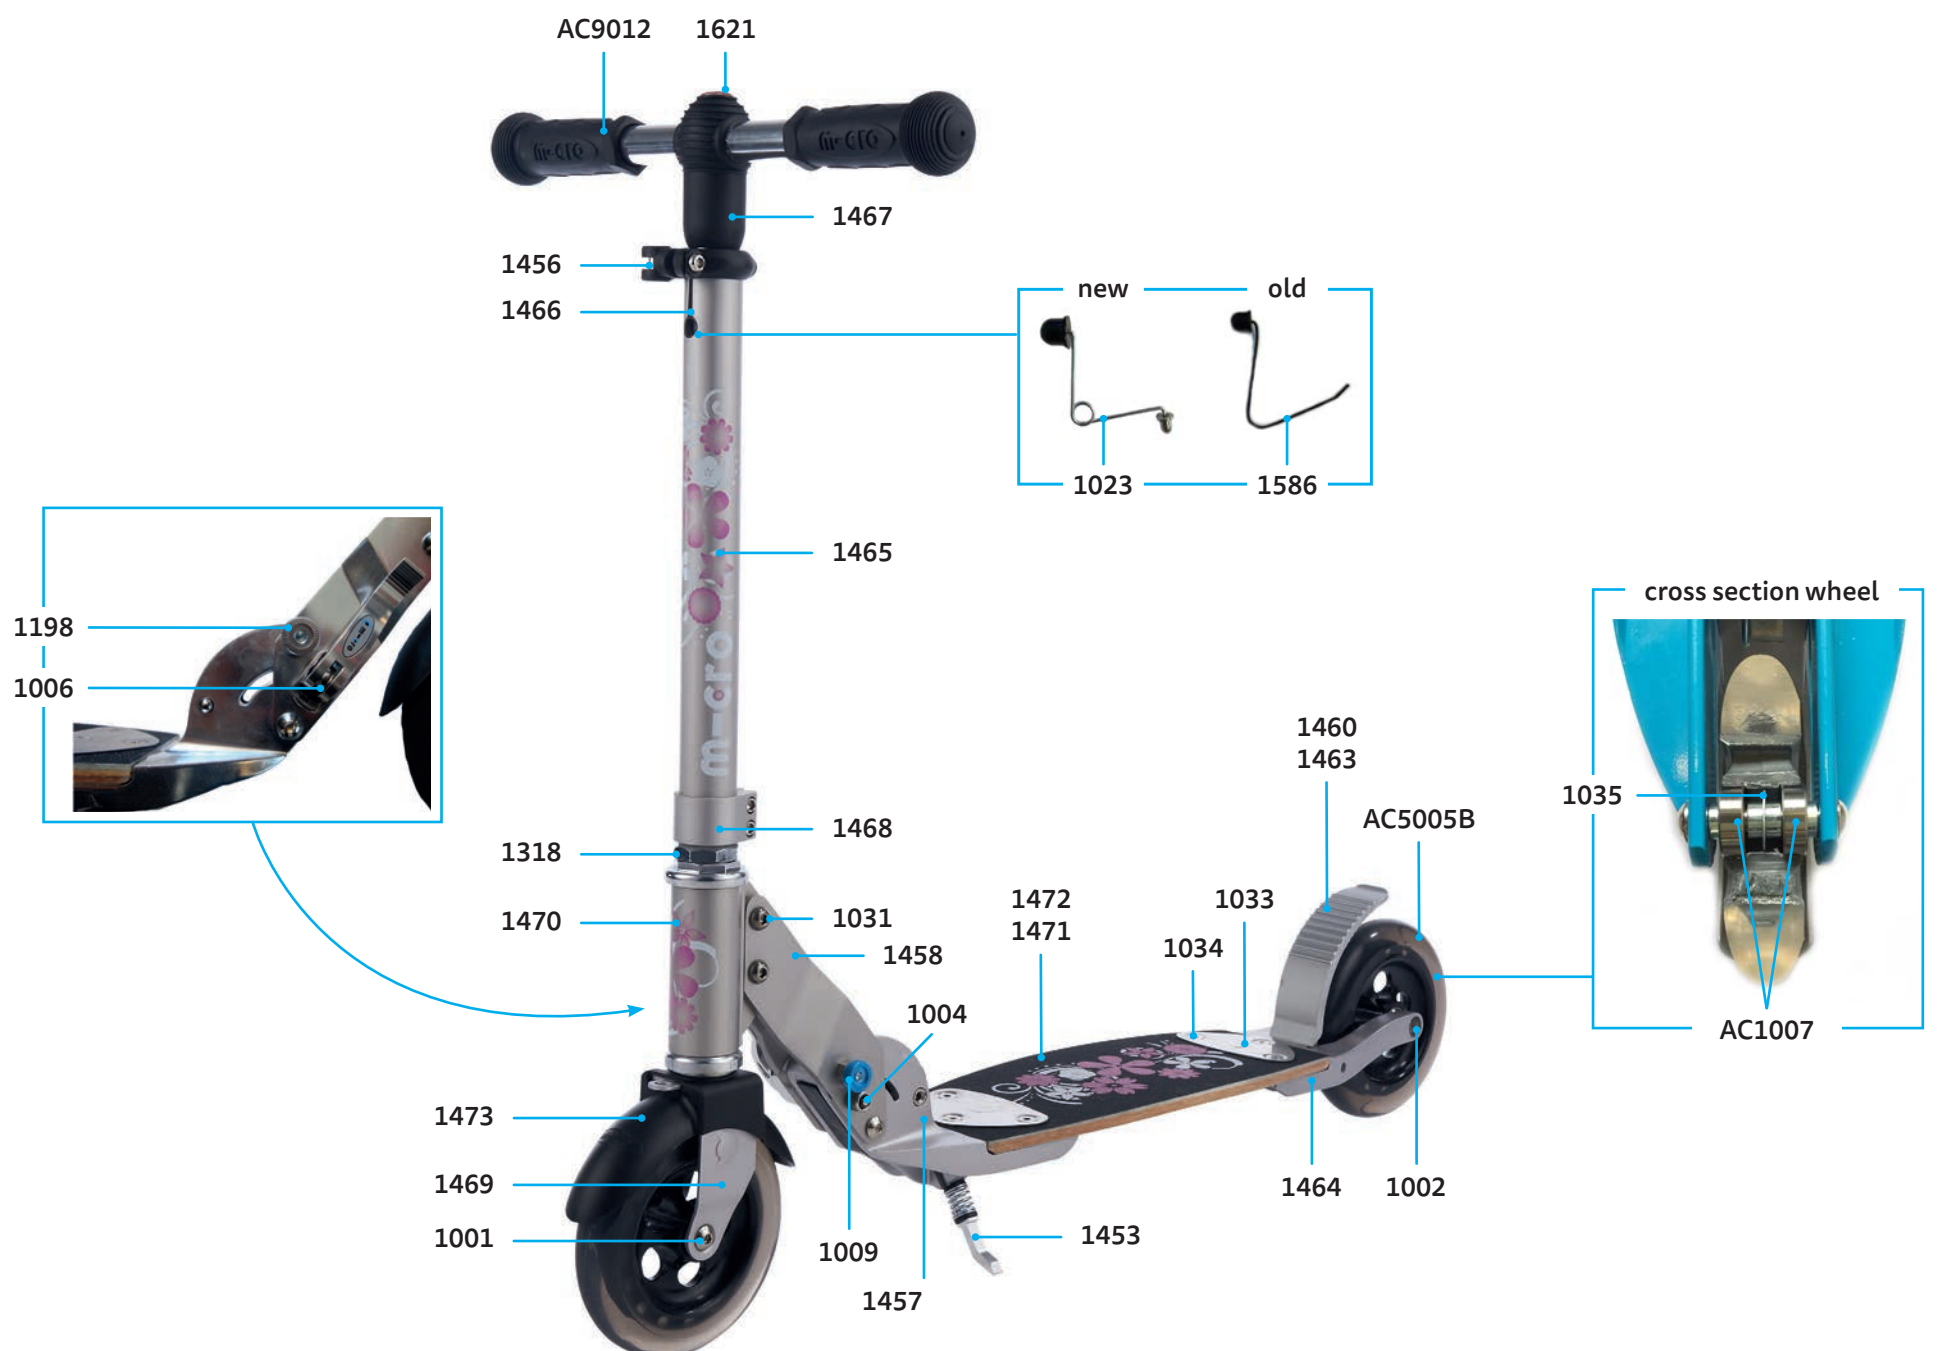

SA0107

SA0106

MICRO FLEX WITH KICKSTAND SA0010

MICRO SA0100

PARTS

article no.	article
1001	axle bolt internal thread, 40 mm
1002	axle bolt internal thread, 49 mm
1004	axle bolt internal thread, 44 mm
1006	locking complete
1009	push button, Blue
1031	axle bolt internal thread, 19 mm
1033	board fixation plates complete, deck
1034	countersunk screw, 23 mm
1035	spacer between bearings 19.6 mm
1198	push button, Silver
1318	inveter logic complete set (CH)
1453	kick stand without screws, 200 mm
1457	folding block
1458	holder plates left and right
1460	brake plate
1461	brake spring
1462	brake bolt
1463	brake complete
1464	back part complete no wheel with brake
1465	lower t-tube
1466	plastic linkage tube
1467	t-tube
1468	lower clamp
1469	steering fork
1470	front holder
1471	deck and griptape
1472	griptape
1456	quick-acting plastic, Black
1473	fender
1586/1023	bolt and spring handlebar
1621	swiss cap small

ACCESSORIES

article no.	article
AC9012	interchangeable bar
AC5005B	wheel complete Blister
AC1007	single bearing ABEC 9

MICRO FLEX AIR SA0035

PARTS

article no.	article
1004	axle bolt internal thread, 44 mm
1006	locking complete
1009	push button, Blue
1017	plugs, handle bolt, rubber strip
1021	plastic linkage tube
1022	t-tube
1024	multimountclip
1025	quick-acting clamp, Silver
1026	lower clamp, Silver
1031	axle bolt internal thread, 19 mm
1033	board fixation plates complete, deck
1034	countersunk screw, 23 mm
1179	axle bolt internal thread, 43 mm
1198	push button, Silver
1318	inveter logic complete set (CH)
1321	axle bolt internal thread, 55 mm
1327	spacer
1329	brake plate, 200 mm, Silver
1330	rear end with brake, 200 mm
1335	fender, Black
1341	griptape
1453	kick stand without screws, 200 mm
1495	air tube
1538	spacer between bearings 10.3 mm
1586/1023	bolt and spring t-bar
1652	width nut, 200 mm, Black