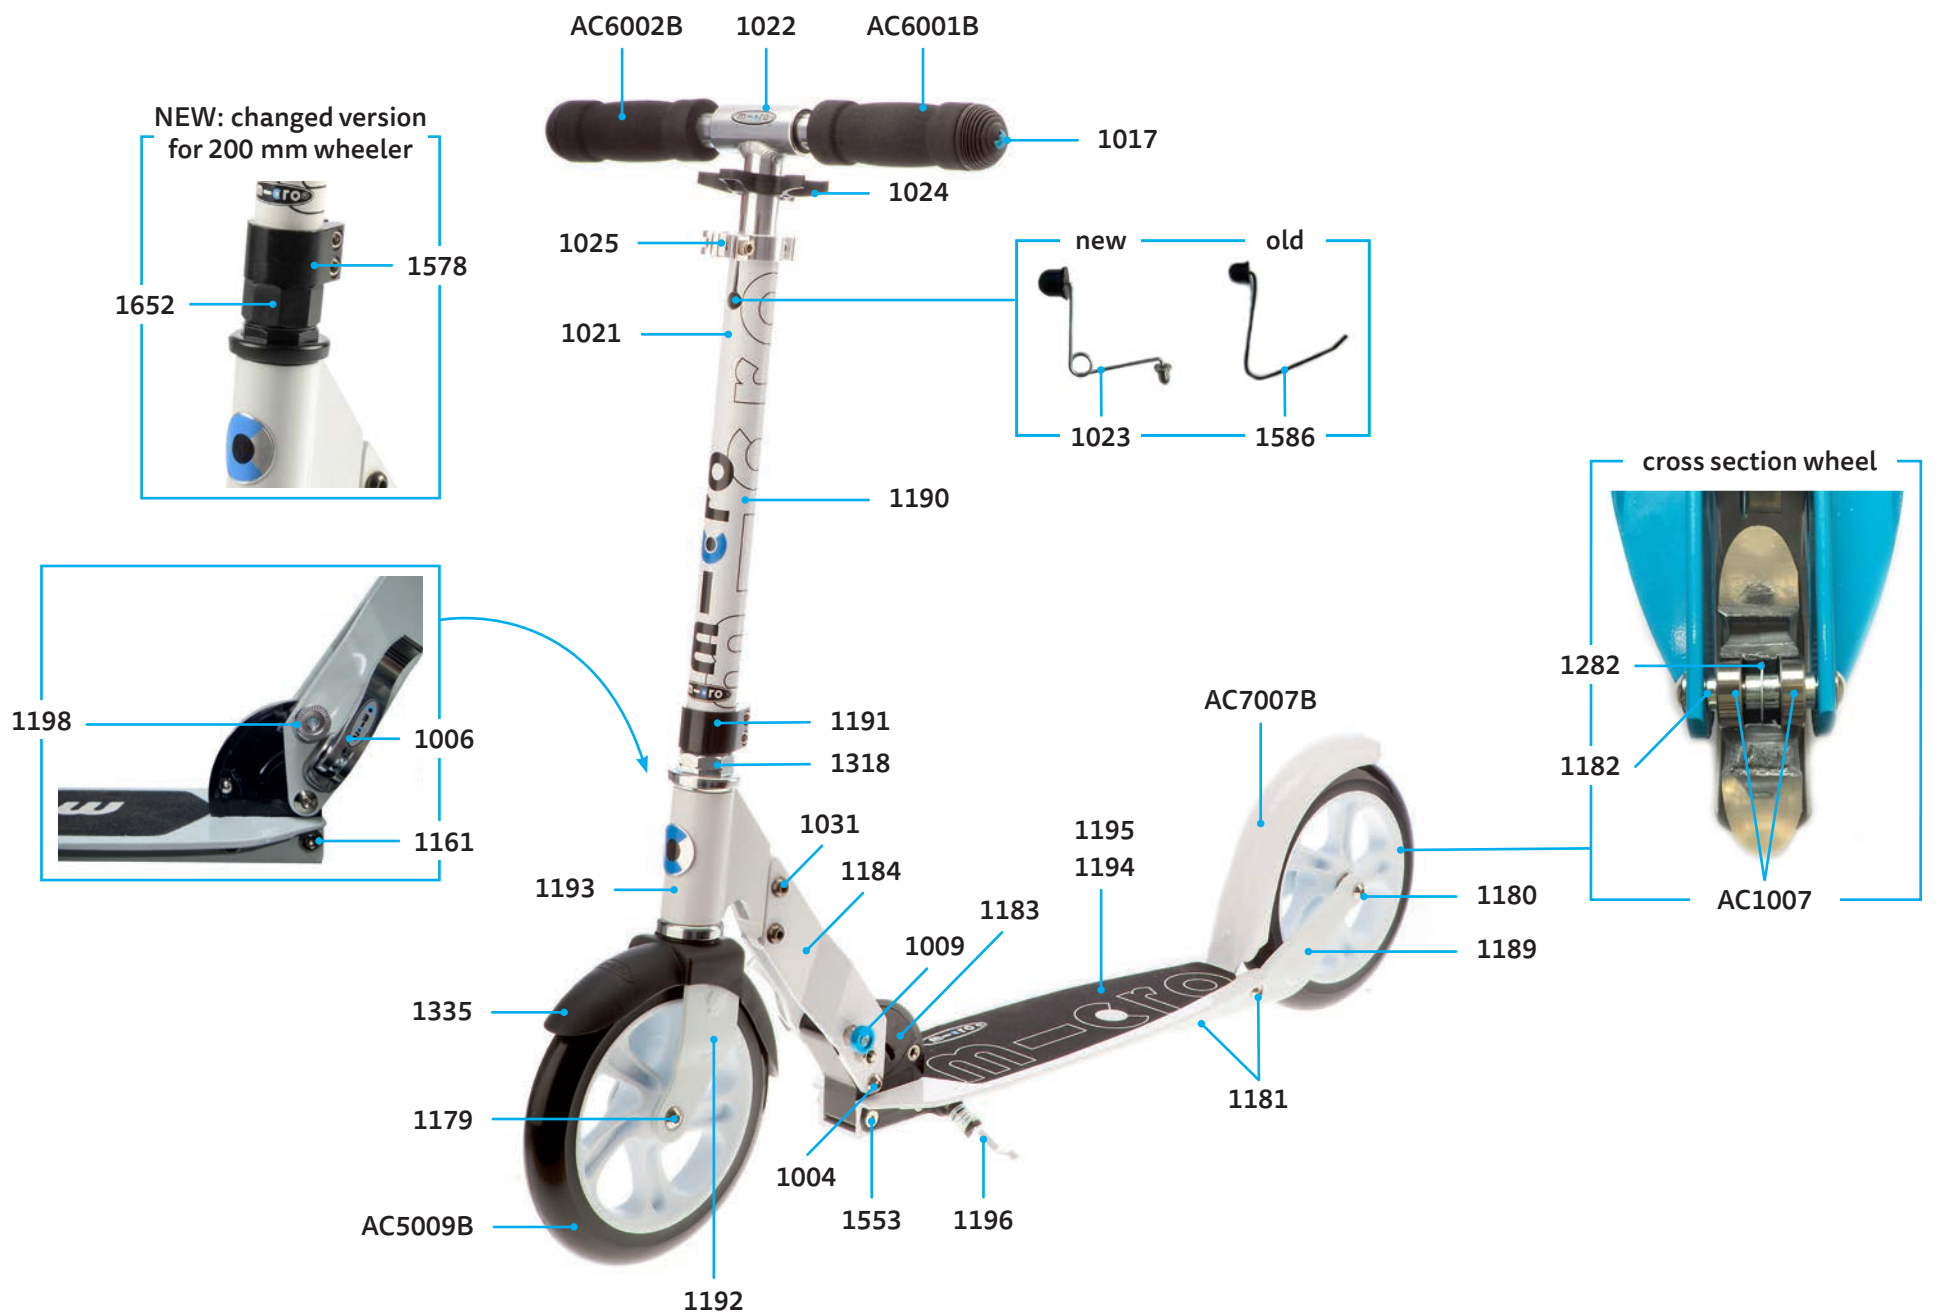

MICRO WHITE | DELUXE SA0031

PARTS

article no.	article
1004	axle bolt internal thread, 44 mm
1006	locking complete
1009	push button, Blue
1017	plugs, handle bolt, rubber strip
1021	plastic linkage tube
1022	t-tube
1024	multimountclip
1025	quick-acting clamp, Silver
1031	axle bolt internal thread, 19 mm
1161	axle bolt external thread, 10.5 mm
1179	axle bolt internal thread, 43 mm
1180	axle bolt internal thread, 62 mm
1181	axle bolt internal thread, 47.5 mm
1182	spacer external bearings 9.4 mm
1183	folding block
1184	holder plates left and right
1185	brake plate
1186	brake spring
1187	brake bolt
1189	fastening elements wheel back
1190	lower t-tube
1191	lower clamp
1192	steering fork
1193	front holder
1194	deck and griptape
1195	griptape
1198	push button, Silver
1282	spacer between bearings 24.3 mm
1318	inveter logic complete set (CH)

article no.	article
1553	axle bolt external thread, 21.5 mm
1578	lower clamp, 200 mm
1196	kick stand with screws
1335	fender
1586/1023	bolt and spring t-bar
1652	width nut, 200 mm

ACCESSORIES

article no.	article
AC6001B	foam handles Blister
AC6002B	handles with plugs Blister
AC5009B	wheel complete Blister 200 mm
AC7007B	brake complete Blister
AC1007	bearing 1 piece ABEC 9