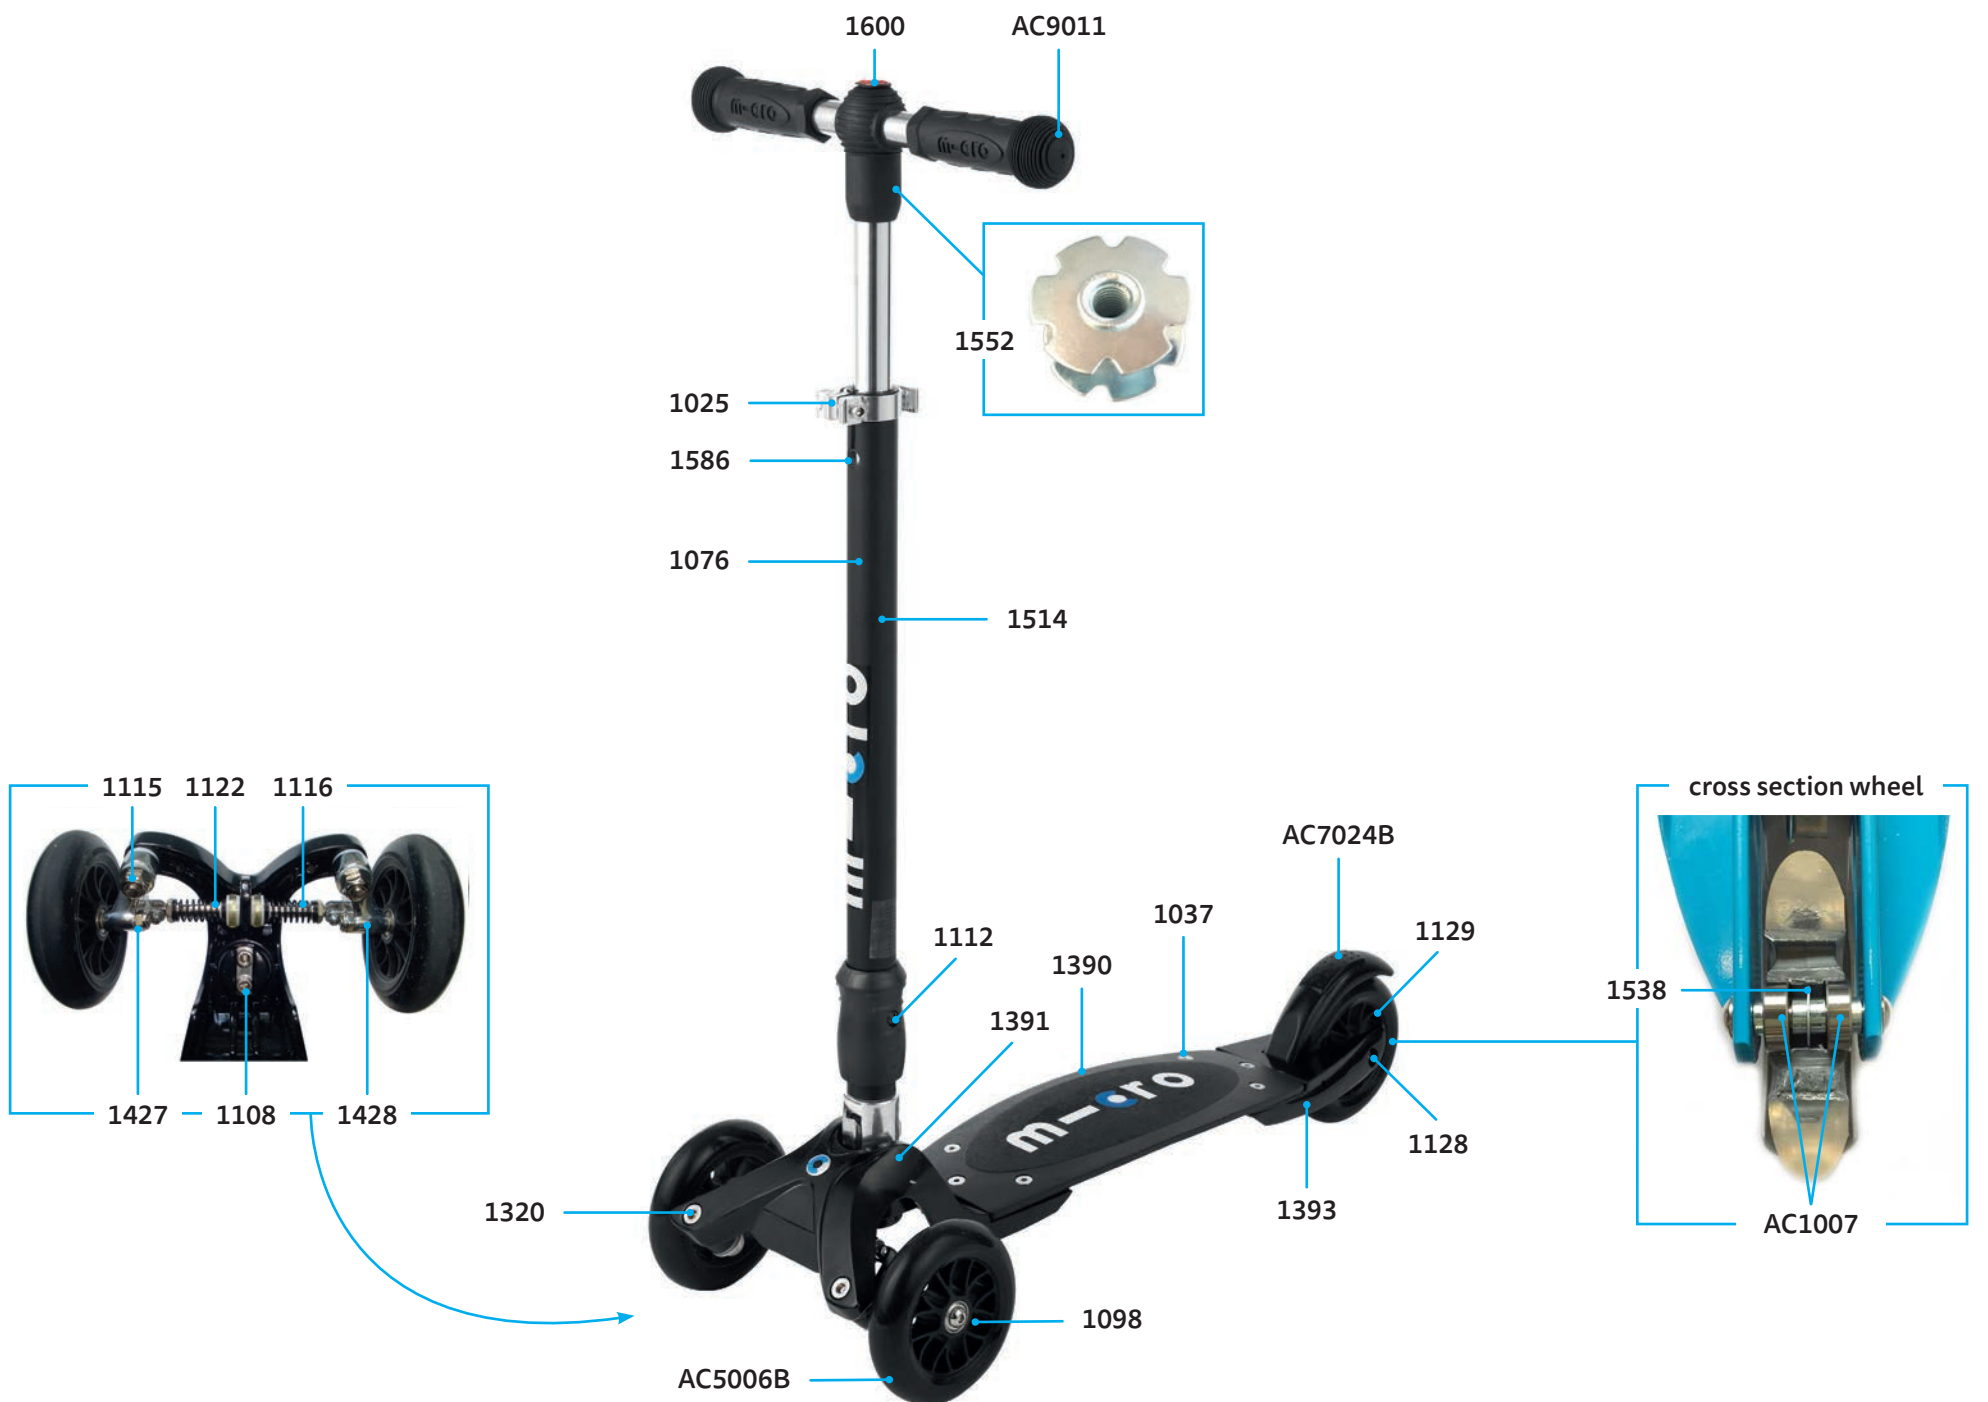

MICRO KICKBOARD COMPACT T-BAR KB0020

PARTS

article no.	article
1025	quick-acting clamp, Silver
1037	board fixation plates complete, alu deck
1069	tube for handle grip
1076	plastic linkage tube
1108	axle bolt external thread, washer and spring , 25 mm
1112	axle bolt with nut, 34 mm
1115	axle bolt with nut and washer, 46.5 mm
1122	spring Black (size D17xD1.8x60x10t)
1128	axle bolt internal thread, 42 mm
1129	spacer external bearings 3.4 mm
1131	brake bolt
1137	griptape
1320	axle bolt, 46.5 mm
1388	brake spring
1389	brake plate, Silver
1390	deck and griptape, Black
1391	head front, Black
1427	shank left, Black
1428	shank right, Black
1116	steering parts complete
1134	push-button and plastic with cap handle bar
1342	t-bar complete, Black
1393	back part compleet no wheel with brake, Black
1394	guidance handlebar
1411	holder for handgrip
1514	handlebar complete with knob, Black
1538	spacer between bearings 10.3 mm
1552	star nut handlebar
1586	bolt and spring t-bar,
1600	cap (swiss design logo)

ACCESSORIES

article no.	article
AC6003B	high density rubber hand grip
AC9011	Interchangeable
AC5006B	wheel complete Blister
AC7024B	brake complete Blister
AC1007	single bearing ABEC 9