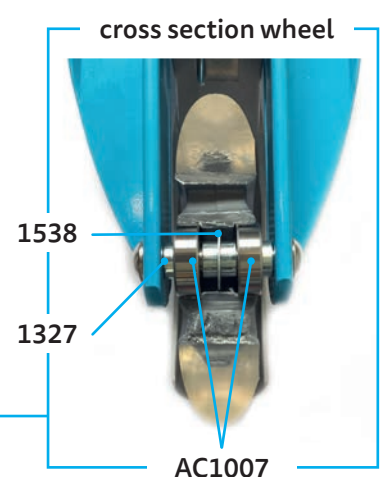

AC6002B 1022 AC6001B 1017 1024