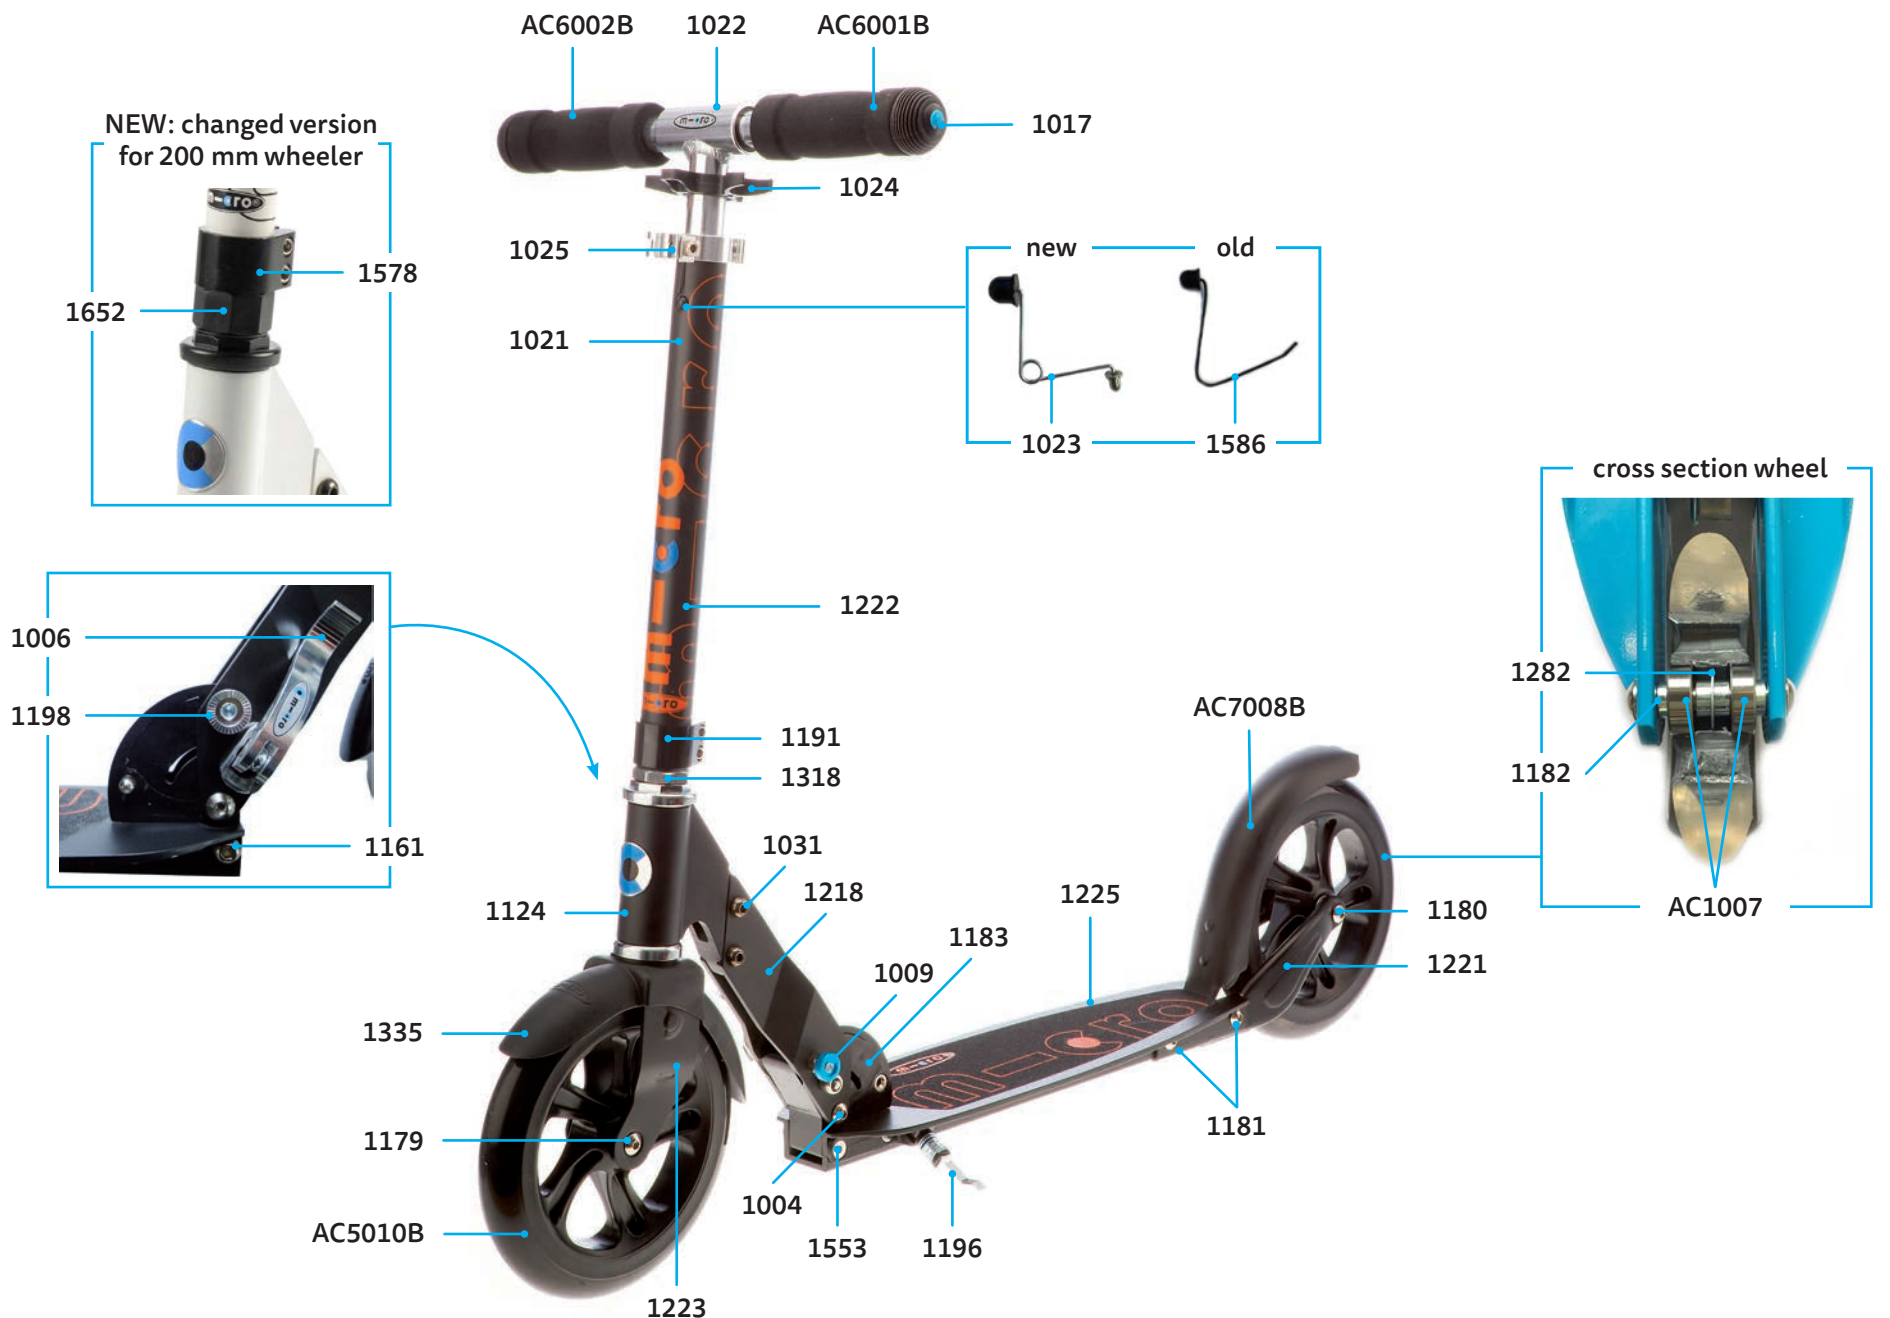

MICRO BLACK SA0034

PARTS

article no.	article
1004	axle bolt internal thread, 44 mm
1006	locking complete
1009	push button, Blue
1017	plugs, handle bolt, rubber strip
1021	plastic linkage tube
1022	t-tube
1024	multimountclip
1025	quick-acting clamp, Silver
1031	axle bolt internal thread, 19 mm
1161	axle bolt external thread, 10.5 mm
1179	axle bolt internal thread, 43 mm
1180	axle bolt internal thread, 62 mm
1181	axle bolt internal thread, 47.5 mm
1182	spacer external bearings 9.4 mm
1183	folding block
1186	brake spring
1187	brake bolt
1191	lower clamp
1198	push button, Silver
1218	holder plates left and right
1219	brake plate
1221	fastening elements wheel back
1222	lower t-tube
1223	steering fork
1224	front holder
1225	deck and griptape
1226	griptape
1282	spacer between bearings 24.30 mm
1318	inveter logic complete set (CH)

article no.	article
1553	axle bolt external thread, 21.5 mm
1578	lower clamp, 200 mm, Black matt
1196	kick stand with screws
1335	fender
1586/1023	bolt and spring t-bar
1652	width nut, 200 mm

ACCESSORIES

article no.	article
AC5010B	wheel complete Blister
AC7008B	brake complete Blister
AC1007	single bearing ABEC 9
AC6001B	high density foam hand grip
AC6002B	complete handgrip, tube plug, shockcord

MICRO BLACK
SA0034