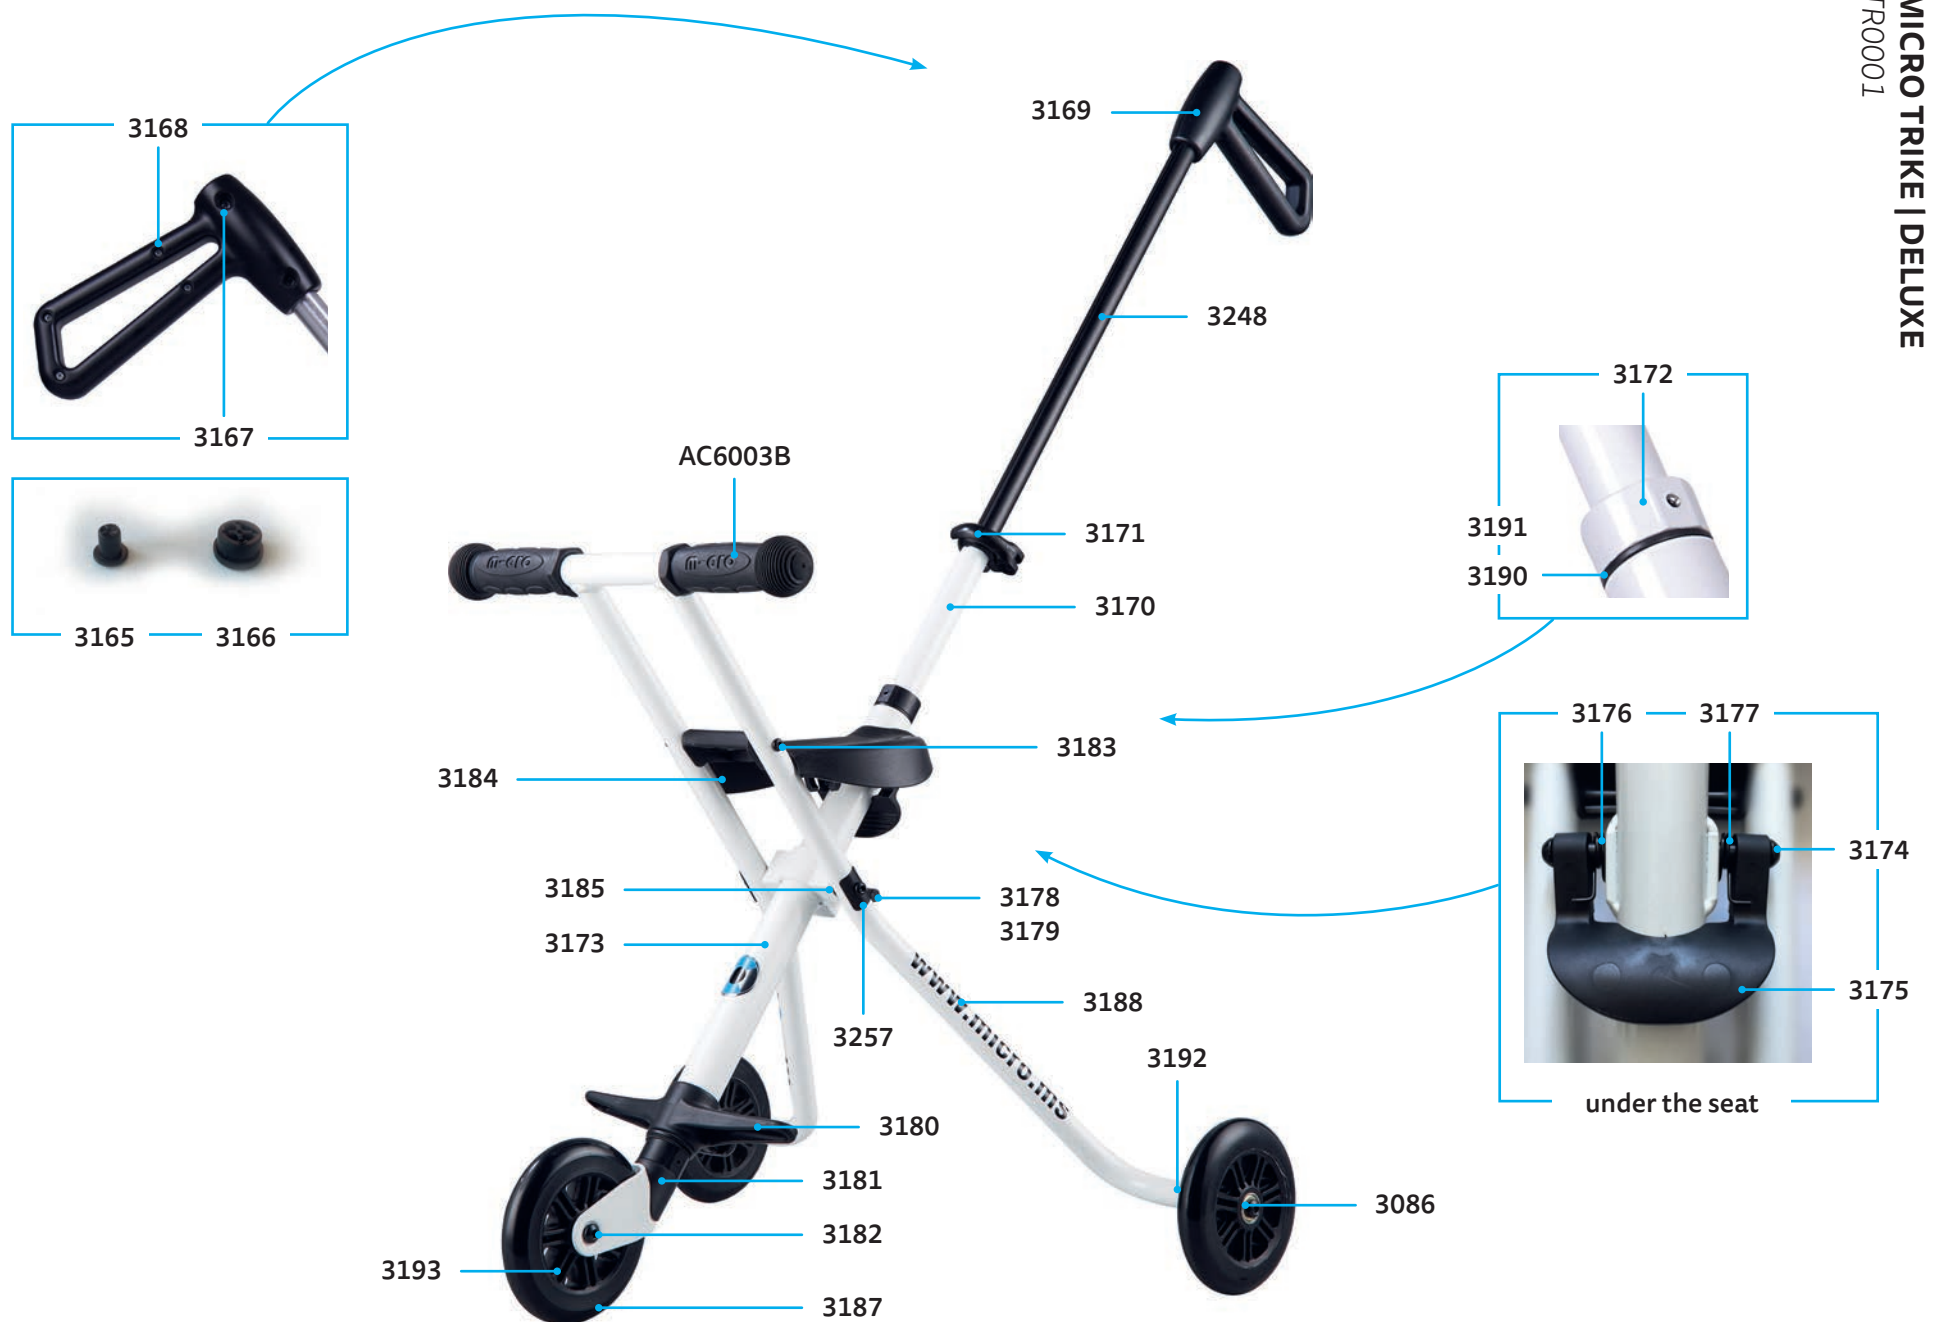

MICRO TRIKE | DELUXE TR0001

PARTS

article no.	article
3165	plug for screw big
3166	plug for screw small
3167	screw for handle big
3168	screw for handle small
3169	handle complete
3170	bolt and spring handlebar
3171	quick acting clamp
3172	limiting sleeve
3173	straight bar complete
3174	screw seat lock
3175	seat lock
3176	spring seat lock left
3177	spring seat lock right
3178	stop pin
3179	screw stop pin
3180	foot rest
3181	bushing fork
3182	axle front wheel
3183	axle seat
3184	seat
3185	axle center
3186	axles rear wheel
3187	wheel
3188	arm rest bar complete
3189	swiss logo
3190	plastic linkage
3191	ring between 3190 and 3172
3192	spacer outside rear wheel
3193	spacer inside front wheel
3248	handlebar complete
3257	metal frame cover left and right with screw

ACCESSORIES

article no.	article
AC5002B	rear wheel
AC6003B	rubber handles
AC4626	safety belt

COLOURS

article no. and colour	arm rest bar complete	straight bar set	handlebar complete	limiting sleeve + fix screw Black
■ TR0002 Black	3240	3244	3248	3249
■ TR0004 Deluxe Pink	3241	3245	3248	3249
■ TR0005 Deluxe Blue	3242	3246	3248	3249
■ TR0006 Deluxe Gold	3243	3247	3248	3249

MICRO TRIKE | DELUXE TR0001