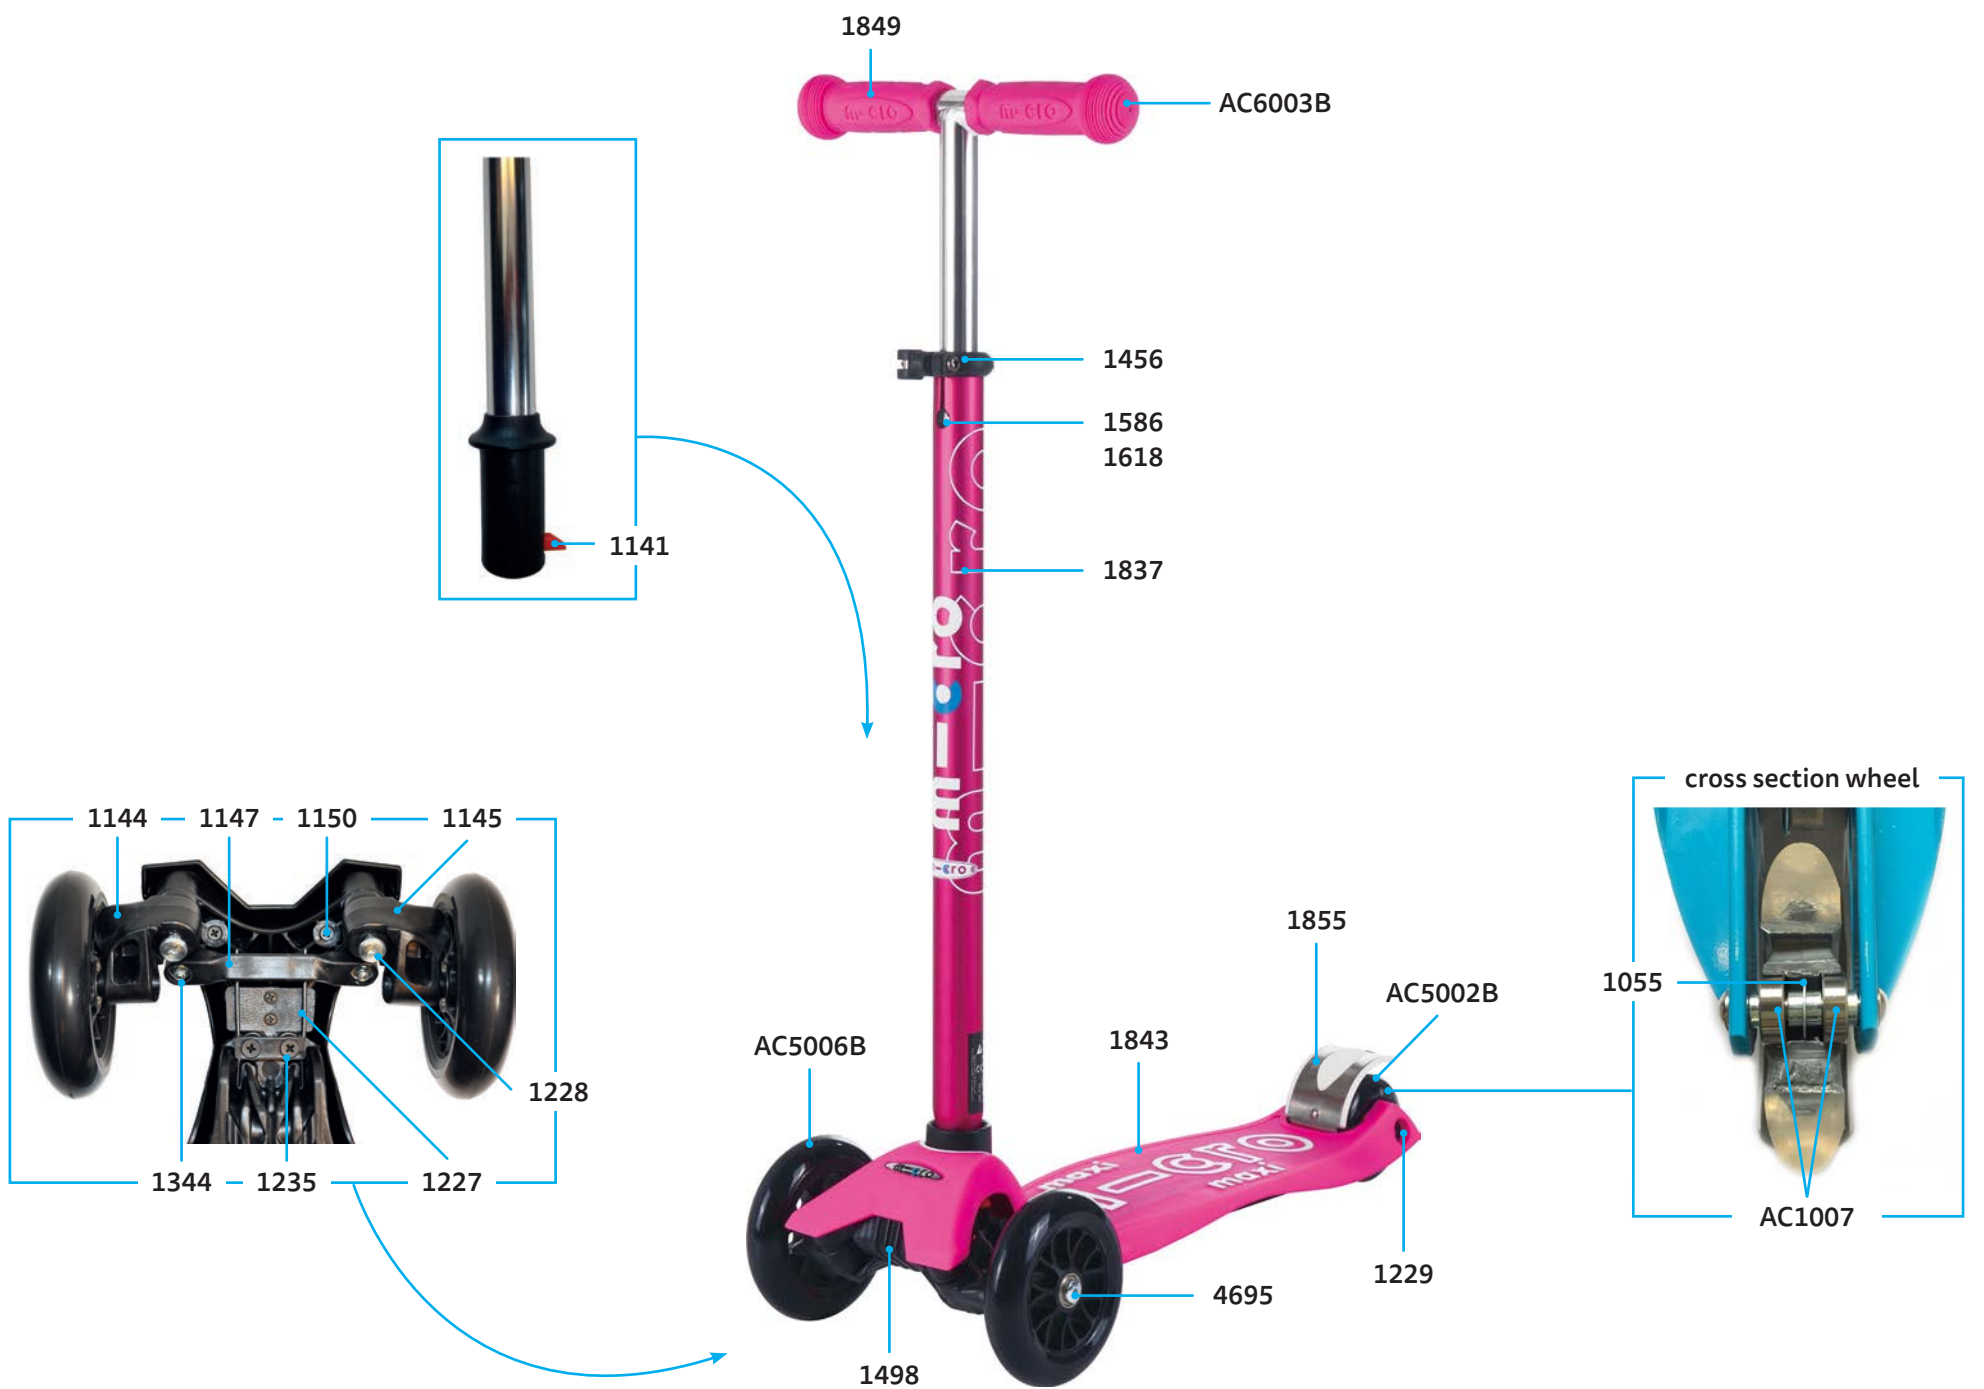

MAXI MICRO DELUXE AND FOLDABLE
MMD035