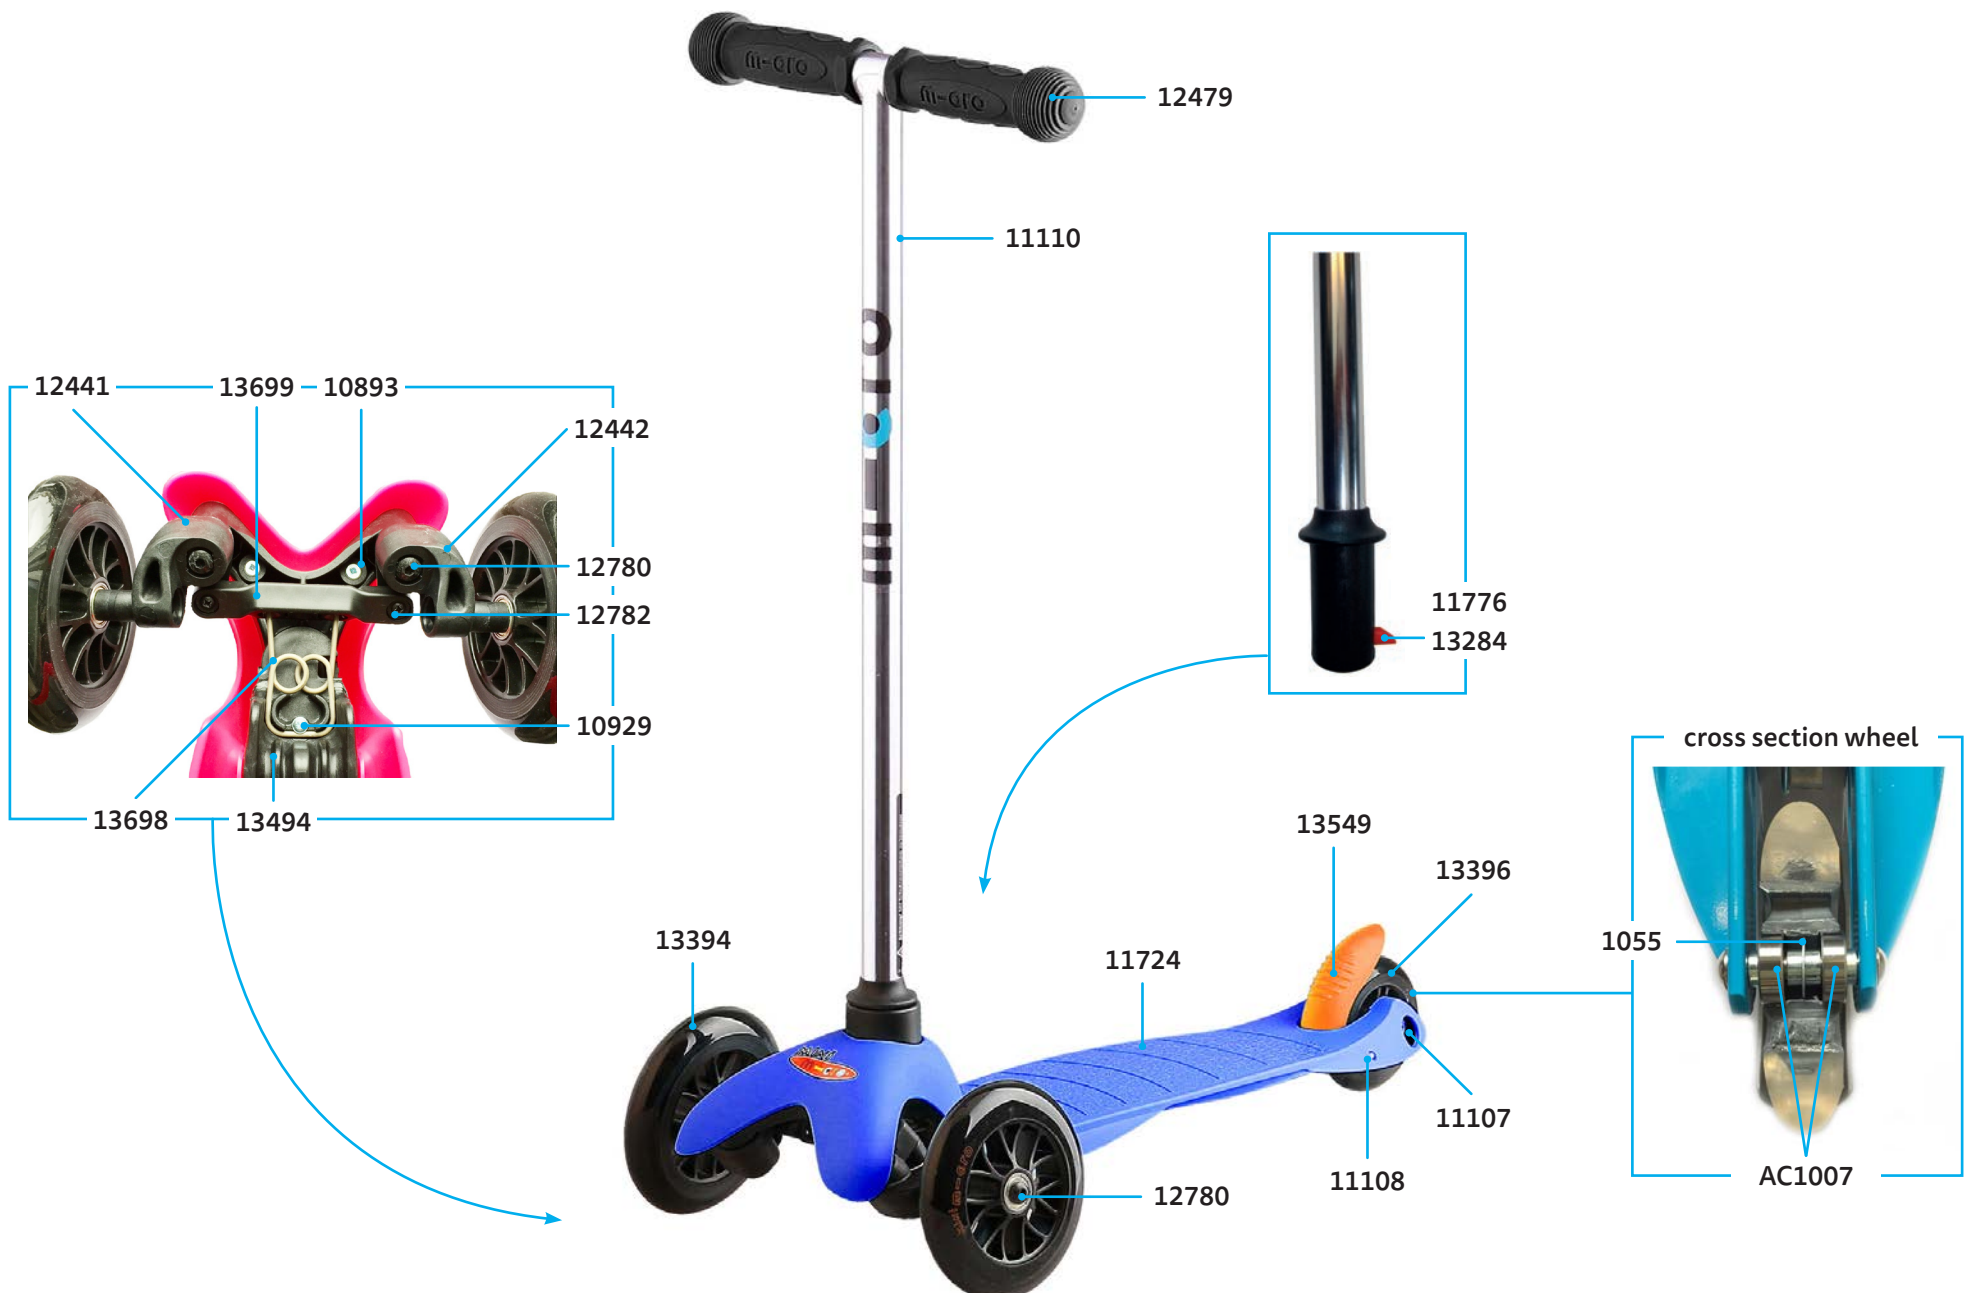

ACCESSORIES

article no.	article
AC1007	single bearing ABEC 9

COLOURS

article no. and colour	deck	t-bar complete	brake	wheel (front)	grip left	grip right
MM0054 Sparty Neon Blue/Pink	11152	11689	13550	13394	1289	1358
MM0055 Sparty Neon Orange/Pink	10922	11687	13550	13394	1358	1288
MM0079 Sparty Blue	11724	11110	13549	13394	1068	1068
MM0080 Sparty Pink	11725	11110	13549	13394	1068	1068
MM0109 Sparty Orange	10922	11110	13549	13394	1068	1068
MM0110 Sparty Green	10923	12356	13549	13394	1276	1276
MM0111 Sparty Red	10924	12357	13549	13394	1277	1277
MM0112 Sparty Yellow	10925	12354	13549	13394	1278	1278
MM0113 Sparty Aqua	10926	12355	13549	13394	1289	1289
MM0134 Sparty Candy Blue	12663	12673	13555	13394	1414	1414
MM0135 Sparty Candy Pink	12664	12672	13554	13394	1358	1358
MM0136 Sparty Candy lilac	12665	12674	13556	13394	1285	1285
MM0222 Sparty Lollipop Red	10924	13381	13552	13387	1278	1278
MM0223 Sparty Lollipop Green	10923	13380	13551	13393	1277	1277
MM0224 Sparty Lollipop Yellow	11678	13382	13553	13386	1276	1276