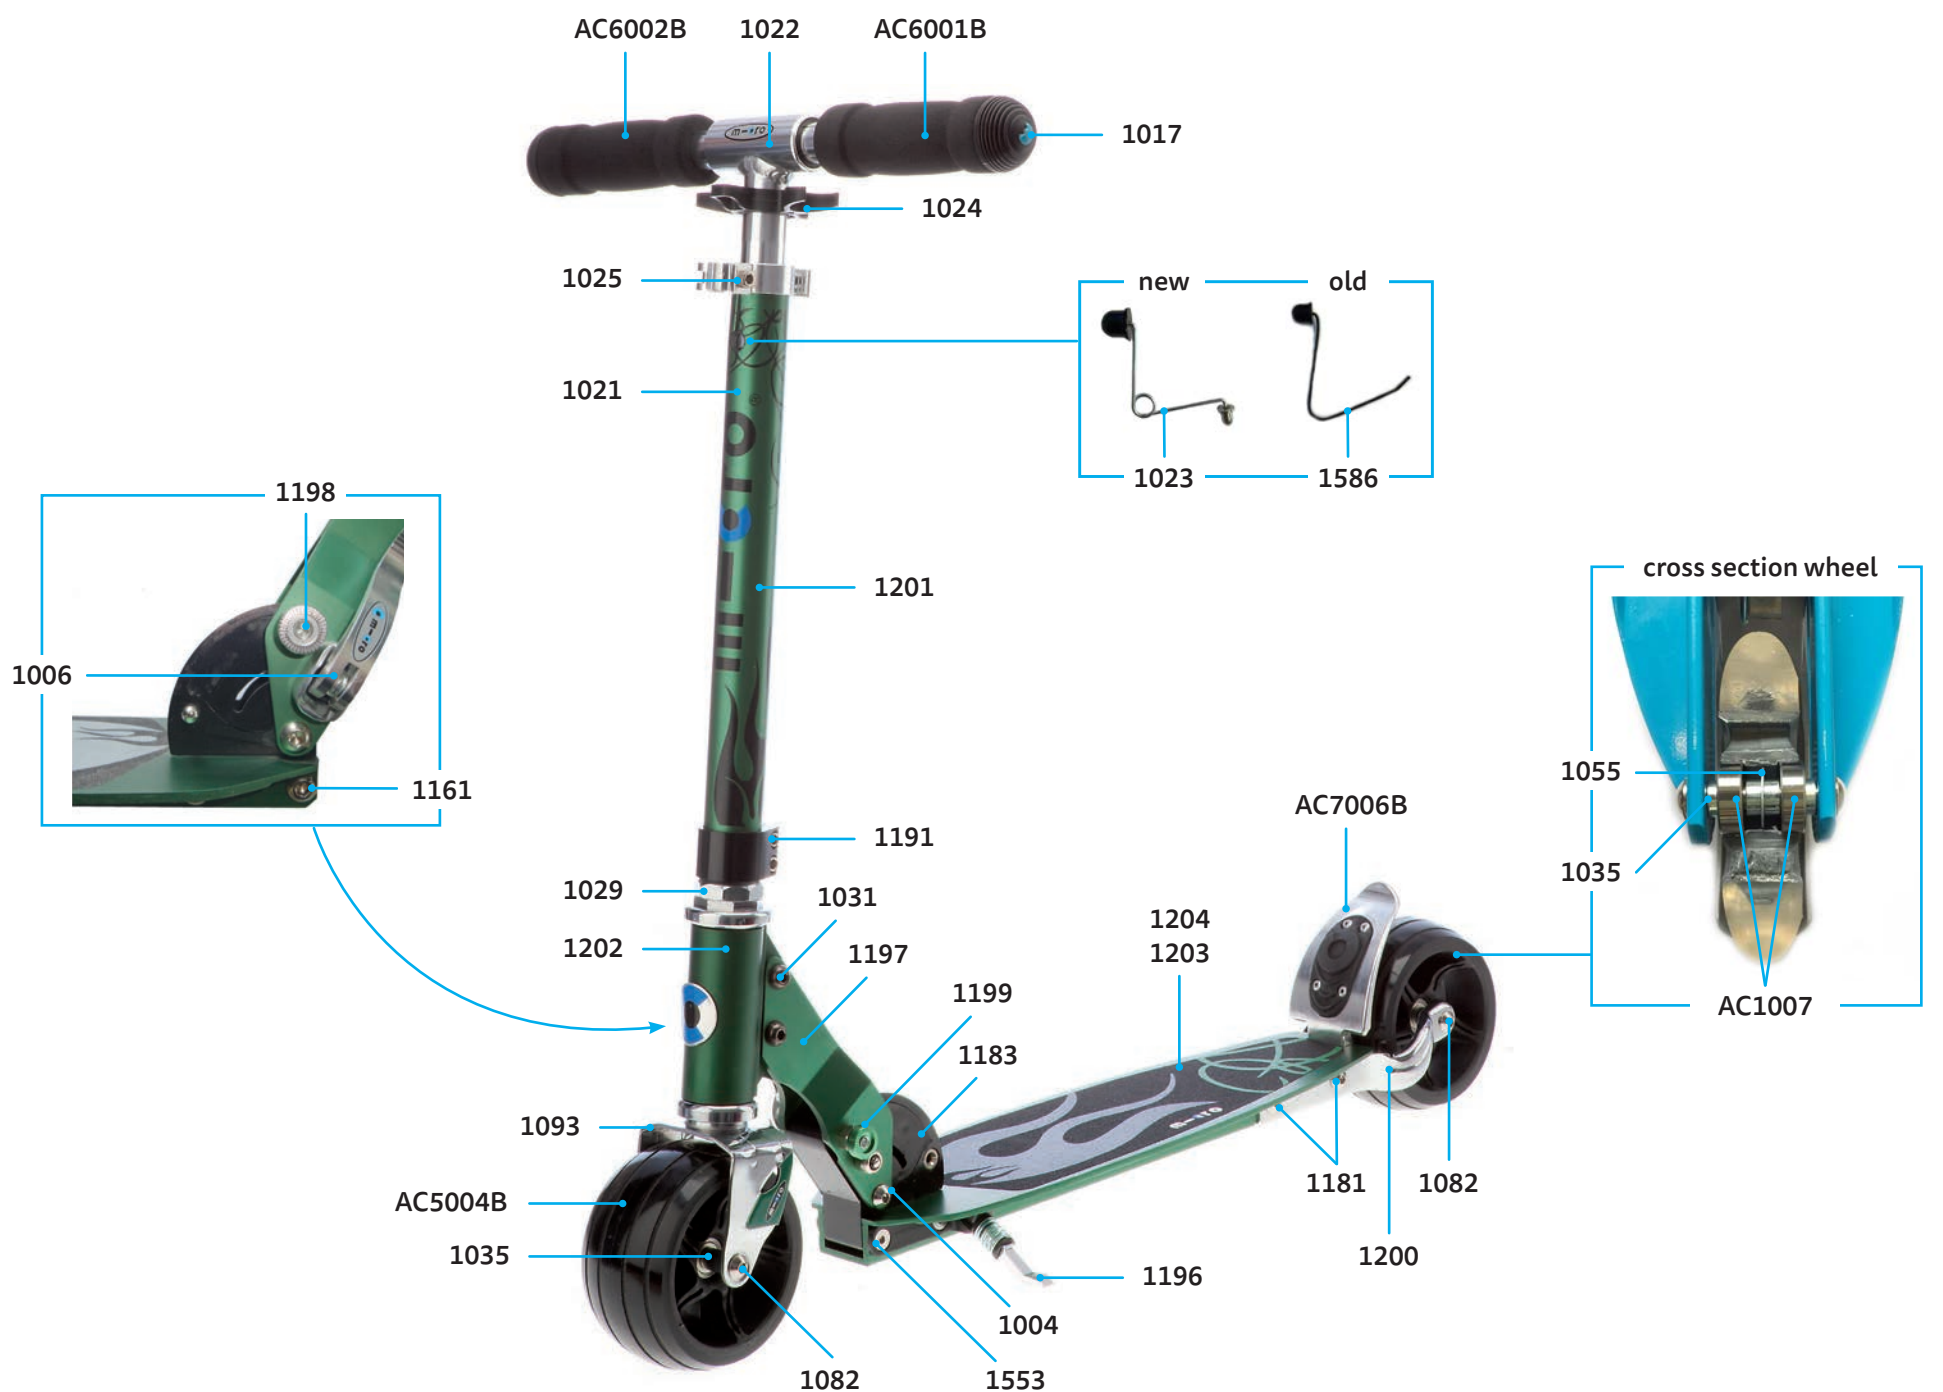

MICRO ROCKET SA0032

PARTS

article no.	article
1004	axle bolt internal thread, 44 mm
1006	locking complete
1017	plugs, handle bolt, rubber strip
1021	plastic linkage tube
1022	t-tube
1024	multimountclip
1025	quick-acting clamp, Silver
1029	inverter logic complete
1031	axle bolt internal thread, 19 mm
1035	spacer between bearings 19.6 mm
1055	spacer between bearings 10.25 mm
1082	axle bolt internal thread, 70 mm
1086	brake plate
1087	brake spring
1093	steering fork
1161	axle bolt external thread, 10.5 mm
1181	axle bolt internal thread, 47.5 mm
1183	folding block, Black
1191	lower clamp, Black
1196	kick stand with screws
1197	holder plates left and right
1198	push button, Silver
1199	push button, Green
1200	fastening elements wheel back
1201	lower t-tube
1202	front holder, Green
1203	deck and griptape, Green
1204	griptape
1208	brake bolt
1553	axle bolt external thread, 21.5 mm
1586/1023	bolt and spring t-bar

ACCESSORIES

article no.	article
AC6001B	high density foam hand grip
AC6002B	complete handgrip, tube plug, shockcord
AC5004B	wheel complete Blister
AC7006B	brake complete Blister
AC1007	single bearing ABEC 9

COLOURS

article no. and colour	holder plater left and right	lower t-tube	deck and griptape	griptape	front holder
■ SA0143 Blue Sky	1663	1664	1666	1667	1665
■ SA0048 Black	1864	1866	1863	1667	1865

SA0038