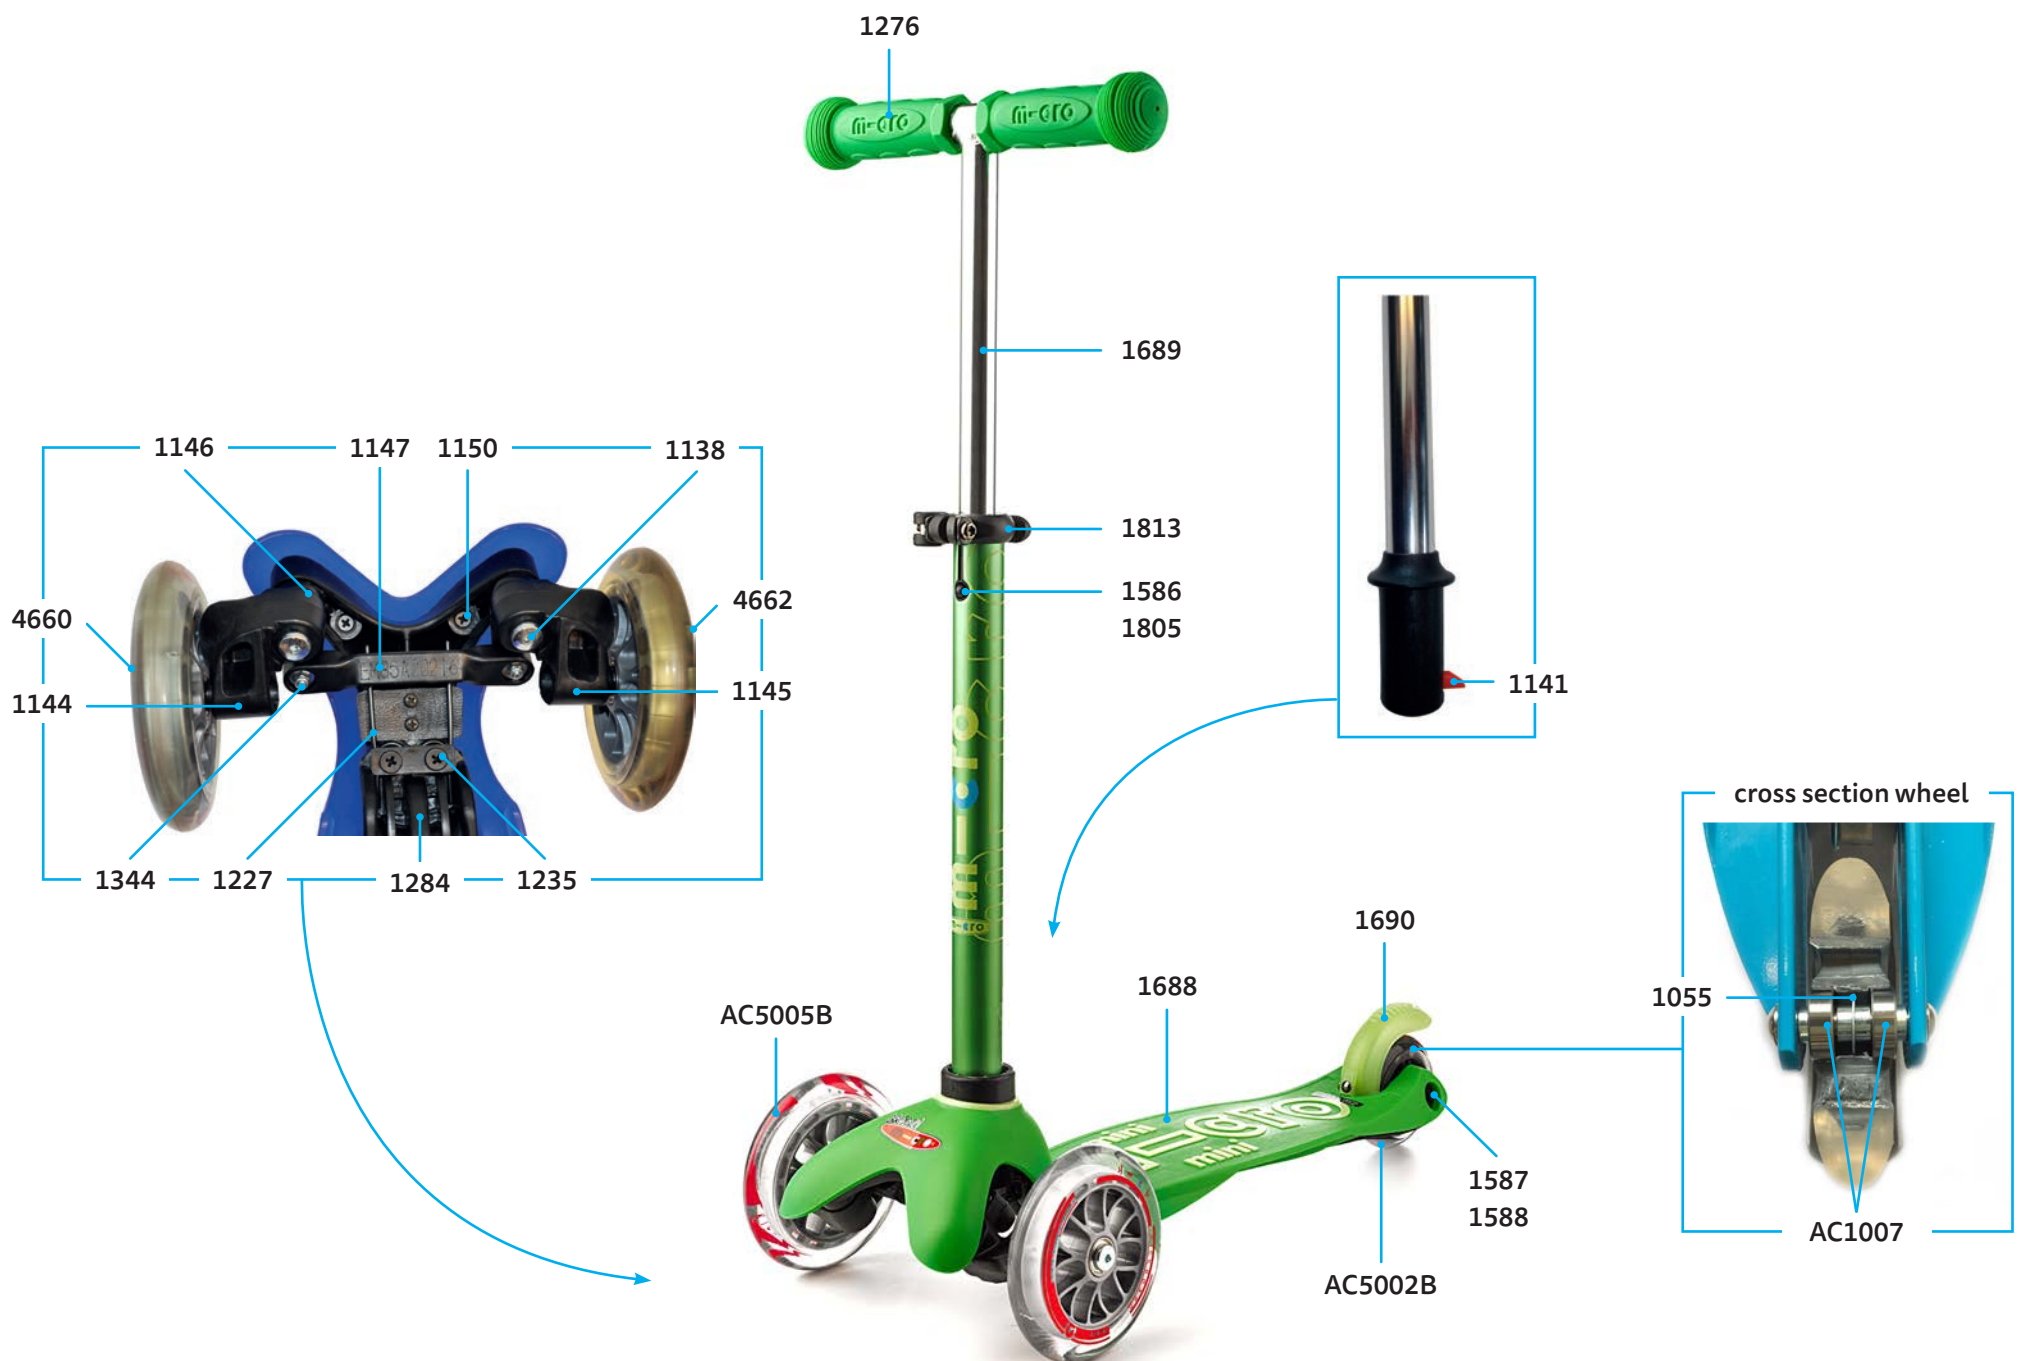

MINI MICRO DELUXE | 3IN1 DELUXE MMD002

PARTS

article no.	article
1055	spacer between bearings 10.25 mm
1276	rubber handles, Green
1689	t-bar handles Green
1141	t-bar push button
1144	shank left
1145	shank right
1146	stop washer left and right
1147	steering link
1690	brake, Green
1688	deck, Green
1150	screw to deck
1227	b-bend
1235	screw for b-bend
1284	lower deck, Black
1336	t-bar short
1344	axle bolt external thread and nut and washer, 22 mm
1586	bolt and spring t-bar
1587	nut for axle bolt
1588	axle for brake
1805	plastic linkage tube
1813	quick-acting plastic, Black
4660	front wheel axle right
4662	front wheel axle left

ACCESSORIES

article no.	article
AC6003B	high density rubber hand grip, Black
AC5005B	front wheel complete Blister
AC7001B	brake complete Blister, Orange
AC5002B	back wheel complete Blister
AC1007	single bearing ABEC 9

MINI MICRO DELUXE | 3IN1 DELUXE
MMD002